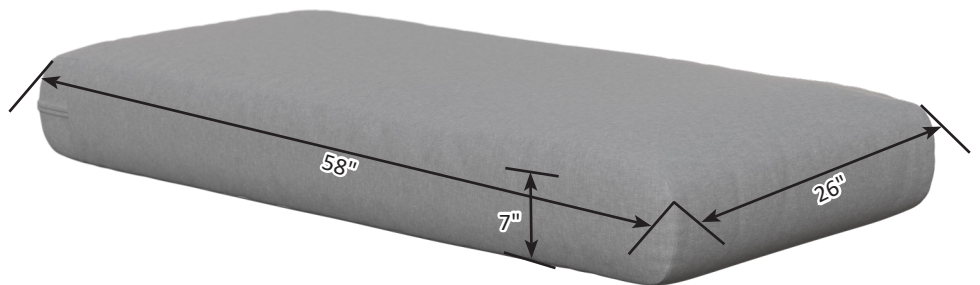

Classic Terrace Add-On Chaise Seat Cushion

Fits: Classic Terrace Add-On Chaise Lounge