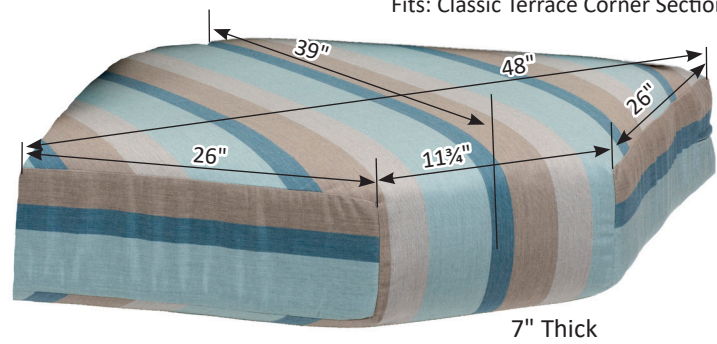

Classic Terrace Cushion Dimensions

Classic Terrace-Seat Cushion

Fits: Classic Terrace or Mayhew Swivel Rocker, Club Chair, Loveseat, Sofa, Center Armless Chair, & High Back Swivel Rocker
Fits: All Camden Collection

Classic Terrace-Corner Back Cushion

Fits: Classic Terrace Corner Section

Classic Terrace-Corner Seat Cushion

Fits: Classic Terrace Corner Section

Classic Terrace High Back Swivel Rocker Back Cushion

Fits Classic Terrace High Back Swivel Rocker Back Cushion