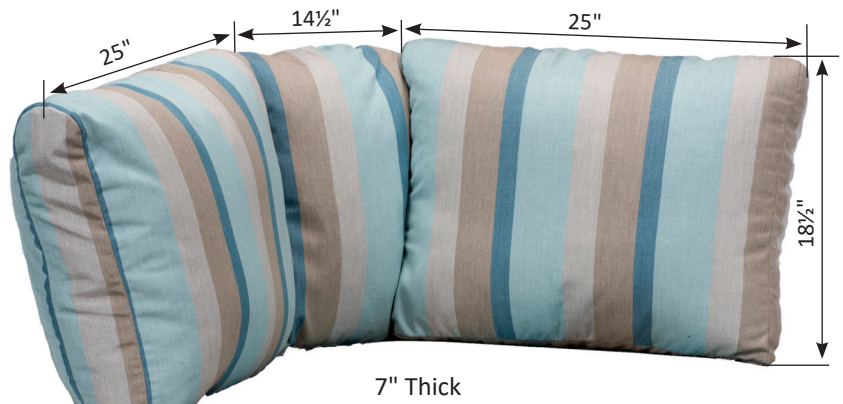

Classic Terrace Cushion Dimensions

Classic Terrace-Seat Cushion

Fits: Classic Terrace or Mayhew Swivel Rocker, Club Chair, Loveseat, Sofa, Center Armless Chair, & High Back Swivel Rocker
Fits: All Camden Collection

Classic Terrace-Corner Back Cushion

Fits: Classic Terrace Corner Section

Classic Terrace-Corner Seat Cushion

Fits: Classic Terrace Corner Section

Classic Terrace High Back Swivel Rocker Back Cushion

Fits Classic Terrace High Back Swivel Rocker Back Cushion