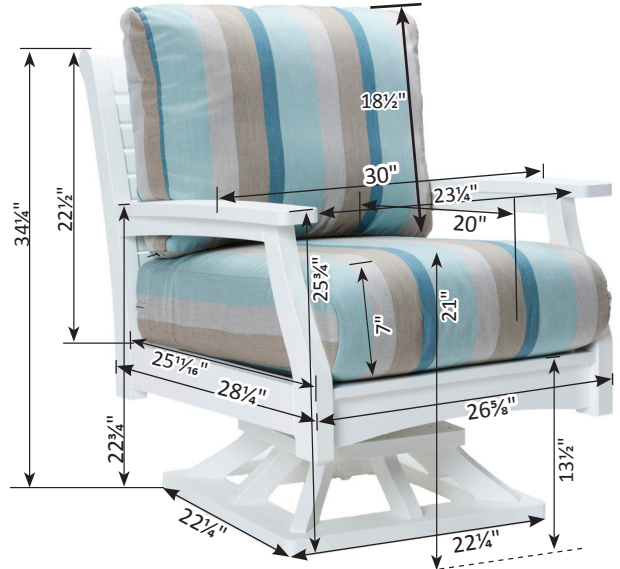

Classic Terrace Collection Dimensions

FM-13

Classic Terrace Club Chair

Classic Terrace Swivel Rocker

Classic Terrace Sofa

Classic Terrace Loveseat

Classic Terrace High Back Swivel Rocker