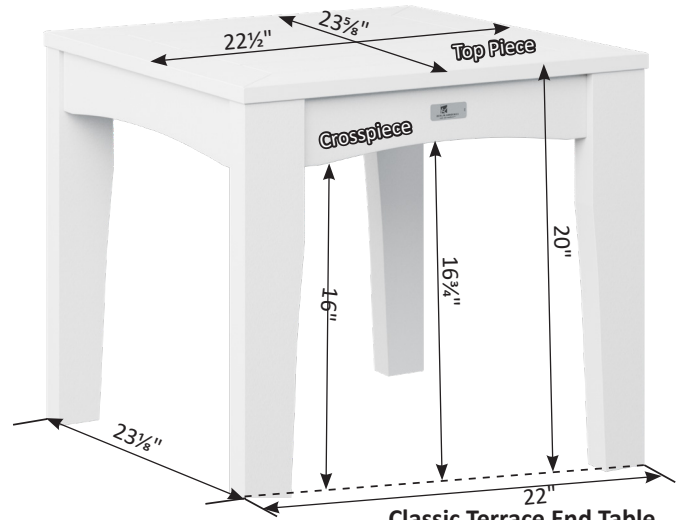

Classic Terrace Collection Dimensions

FM-31

Classic Terrace Rectangle Coffee Table

Classic Terrace End Table

Classic Terrace Dining Chair

Classic Terrace Square Coffee Table

Classic Terrace Loveseat Swing