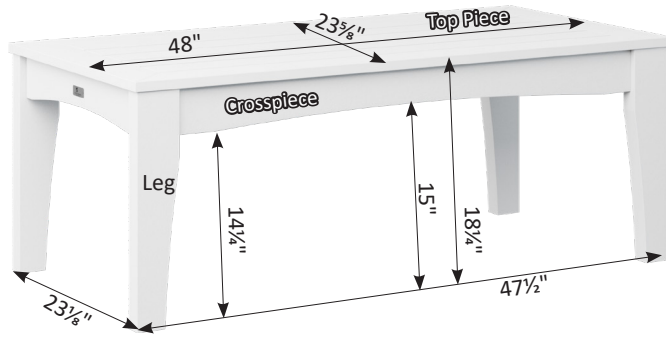

Classic Terrace Collection Dimensions

FM-31

Classic Terrace Rectangle Coffee Table

Classic Terrace End Table

Classic Terrace Dining Chair

Classic Terrace Square Coffee Table

Classic Terrace Loveseat Swing