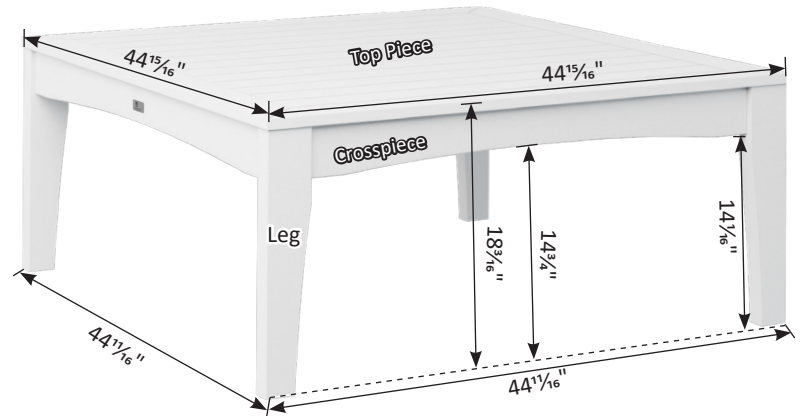

Classic Terrace Collection Dimensions

FM-31

Classic Terrace Rectangle Coffee Table

Classic Terrace End Table

Classic Terrace Dining Chair

Classic Terrace Square Coffee Table

Classic Terrace Loveseat Swing