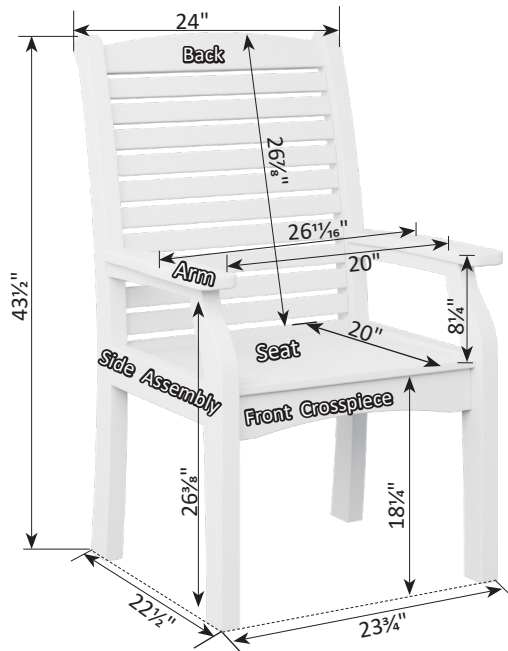

Classic Terrace Collection Dimensions

FM-31

Classic Terrace Rectangle Coffee Table

Classic Terrace End Table

Classic Terrace Dining Chair

Classic Terrace Square Coffee Table

Classic Terrace Loveseat Swing