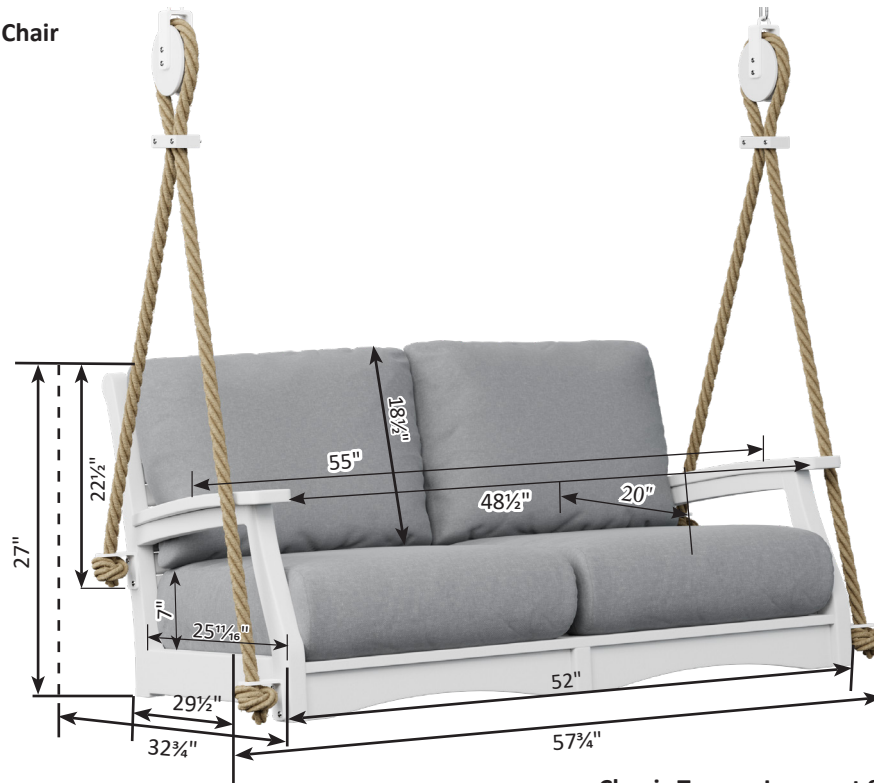

Classic Terrace Collection Dimensions

FM-31

Classic Terrace Rectangle Coffee Table

Classic Terrace End Table

Classic Terrace Dining Chair

Classic Terrace Square Coffee Table

Classic Terrace Loveseat Swing