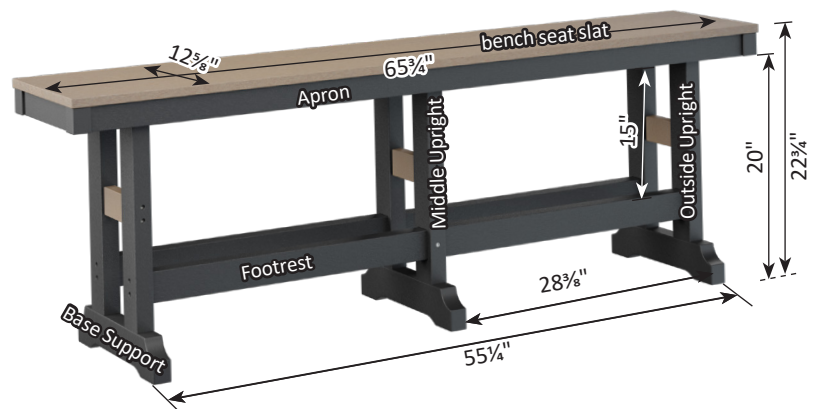

Garden Classic Bench Dimensions

44" Garden Classic Dining Bench

44" Garden Classic Counter Bench

66" Garden Classic Dining Bench

66" Garden Classic Counter Bench