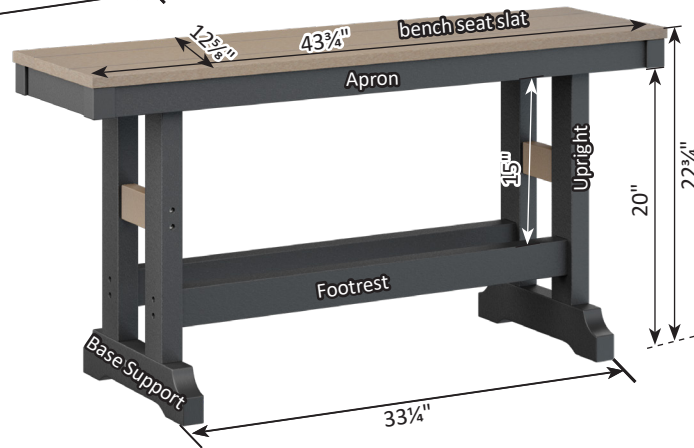

Garden Classic Bench Dimensions

44" Garden Classic Dining Bench

44" Garden Classic Counter Bench

66" Garden Classic Dining Bench

66" Garden Classic Counter Bench