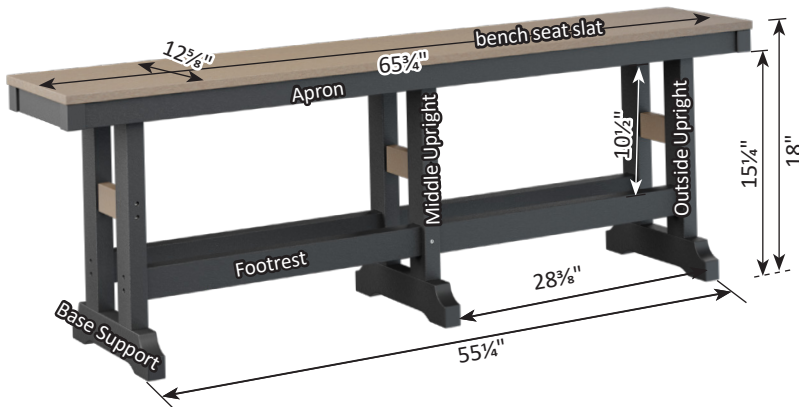

Garden Classic Bench Dimensions

44" Garden Classic Dining Bench

44" Garden Classic Counter Bench

66" Garden Classic Dining Bench

66" Garden Classic Counter Bench