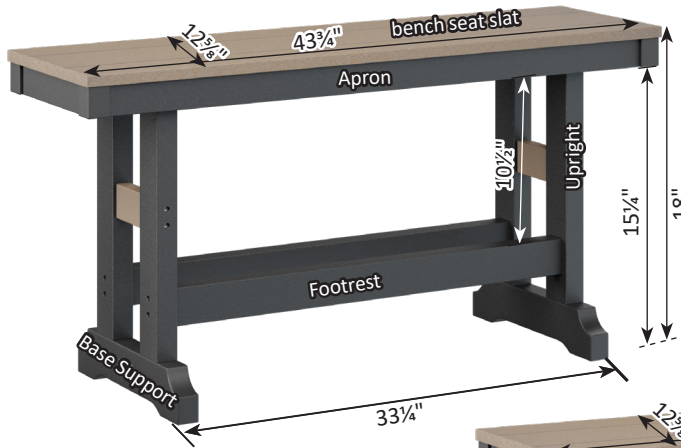

Garden Classic Bench Dimensions

44" Garden Classic Dining Bench

44" Garden Classic Counter Bench

66" Garden Classic Dining Bench

66" Garden Classic Counter Bench