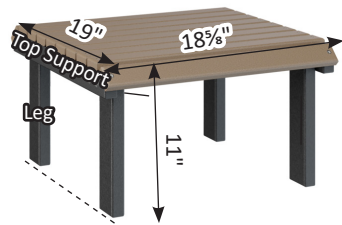

# HDPE Accessory Dimensions

FM-59

Gliding Settee

Gliding Footstool

Stationary Footstool

Adirondack Footstool

Cupholder

HDPE Adirondack Food Tray

Adirondack Tete-a-Tete

Dining/Bar Tete-a-Tete

Mayhew Folding Footstool