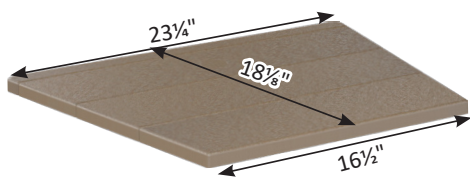

# HDPE Accessory Dimensions

FM-59

Gliding Settee

Gliding Footstool

Stationary Footstool

Adirondack Footstool

Cupholder

HDPE Adirondack Food Tray

Adirondack Tete-a-Tete

Dining/Bar Tete-a-Tete

Mayhew Folding Footstool