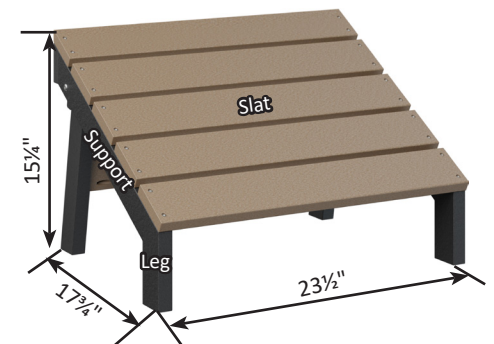

# HDPE Accessory Dimensions

FM-59

Gliding Settee

Gliding Footstool

Stationary Footstool

Adirondack Footstool

Cupholder

HDPE Adirondack Food Tray

Adirondack Tete-a-Tete

Dining/Bar Tete-a-Tete

Mayhew Folding Footstool