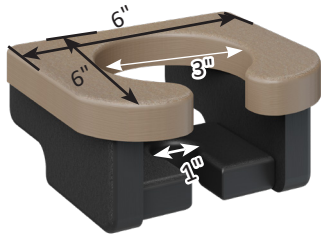

# HDPE Accessory Dimensions

FM-59

Gliding Settee

Gliding Footstool

Stationary Footstool

Adirondack Footstool

Cupholder

HDPE Adirondack Food Tray

Adirondack Tete-a-Tete

Dining/Bar Tete-a-Tete

Mayhew Folding Footstool