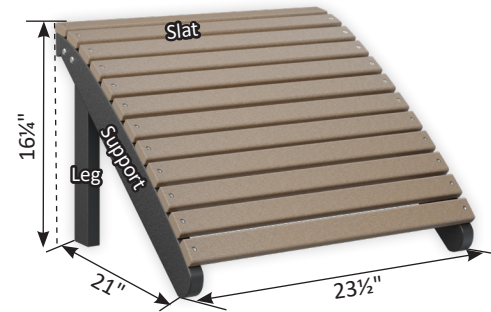

# HDPE Accessory Dimensions

FM-59

Gliding Settee

Gliding Footstool

Stationary Footstool

Adirondack Footstool

Cupholder

HDPE Adirondack Food Tray

Adirondack Tete-a-Tete

Dining/Bar Tete-a-Tete

Mayhew Folding Footstool