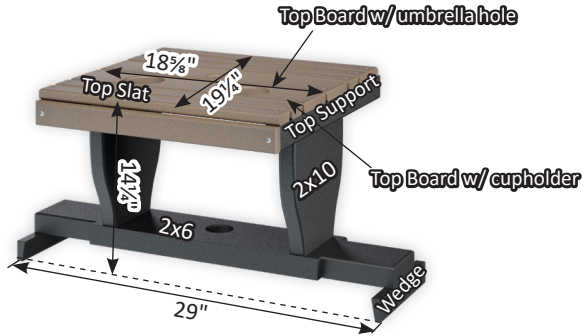

# HDPE Accessory Dimensions

FM-59

Gliding Settee

Gliding Footstool

Stationary Footstool

Adirondack Footstool

Cupholder

HDPE Adirondack Food Tray

Adirondack Tete-a-Tete

Dining/Bar Tete-a-Tete

Mayhew Folding Footstool