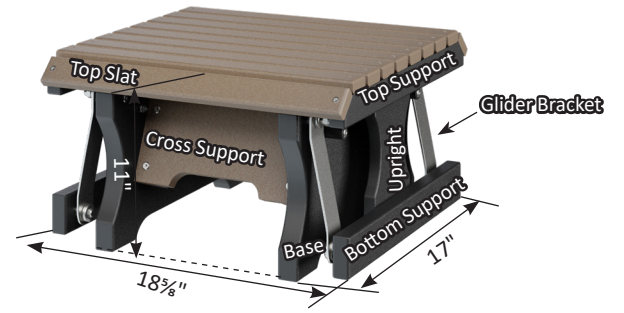

# HDPE Accessory Dimensions

FM-59

Gliding Settee

Gliding Footstool

Stationary Footstool

Adirondack Footstool

Cupholder

HDPE Adirondack Food Tray

Adirondack Tete-a-Tete

Dining/Bar Tete-a-Tete

Mayhew Folding Footstool