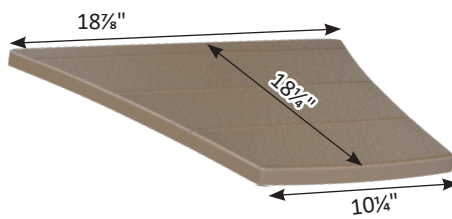

# HDPE Accessory Dimensions

FM-59

Gliding Settee

Gliding Footstool

Stationary Footstool

Adirondack Footstool

Cupholder

HDPE Adirondack Food Tray

Adirondack Tete-a-Tete

Dining/Bar Tete-a-Tete

Mayhew Folding Footstool