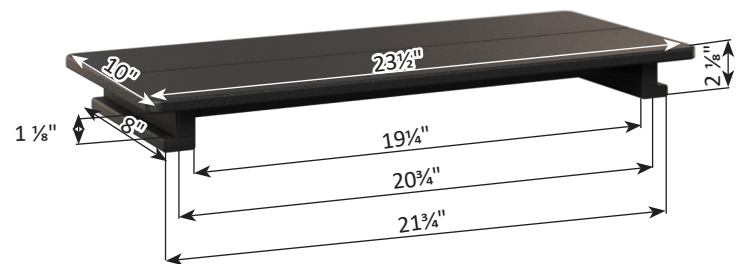

# HDPE Accessory Dimensions

FM-59

Gliding Settee

Gliding Footstool

Stationary Footstool

Adirondack Footstool

Cupholder

HDPE Adirondack Food Tray

Adirondack Tete-a-Tete

Dining/Bar Tete-a-Tete

Mayhew Folding Footstool