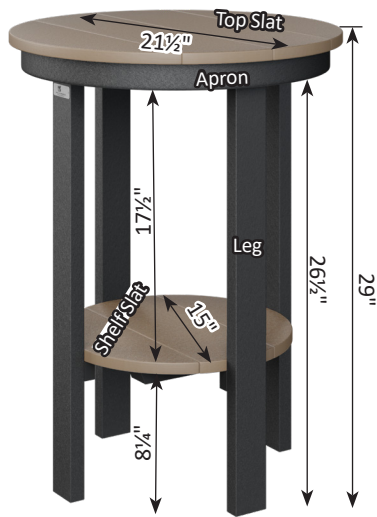

Accessory Dimensions

Round End Table (Dining Height)

Round End Table (Counter Height)

Round End Table (Bar Height)

Rectangular End Table

Rectangular End Table (Counter Height)

Rectangular End Table (Bar Height)

Rectangular Coffee Table

Garden Classic Conversation Table