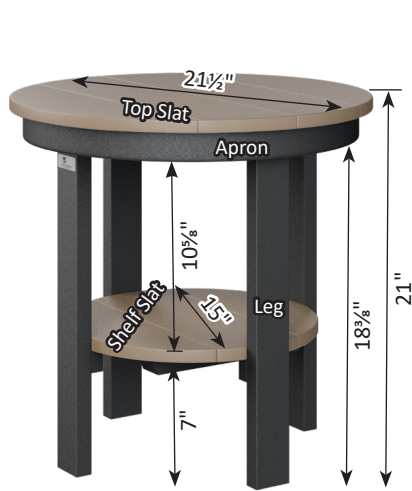

Accessory Dimensions

Round End Table (Dining Height)

Round End Table (Counter Height)

Round End Table (Bar Height)

Rectangular End Table

Rectangular End Table (Counter Height)

Rectangular End Table (Bar Height)