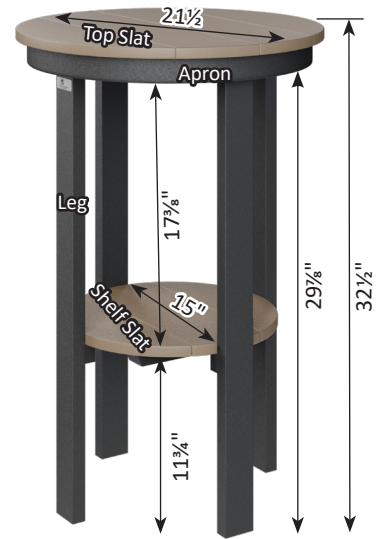

Accessory Dimensions

Round End Table (Dining Height)

Round End Table (Counter Height)

Round End Table (Bar Height)

Rectangular End Table

Rectangular End Table (Counter Height)

Rectangular End Table (Bar Height)

Rectangular Coffee Table

Garden Classic Conversation Table