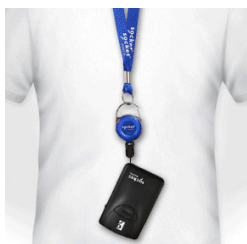

ATTACHABLE

Bluetooth Cordless Hand Scanner

Small, Thin, Attachable & Easy to Use

SMALL, LIGHTWEIGHT AND EASY TO USE

Increase productivity in mobile business applications with the Socket Mobile Bluetooth Cordless Hand Scanner (CHS) Series 8.

- **One handed solution** – Ideal for workers who need to keep a hand free to handle merchandise or equipment. Attach securely to phone with optional Klip Case (sold separately)

- **Thin, small and elegant** – As small as a credit card, the CHS Series 8 is thinner than most smartphones and slips easily into a shirt or pants pocket. Wear around neck or attach to belt with included lanyard / belt clip for convenient access to scanner

- **Easy to integrate** – The CHS Series 8 is compatible with any applications used with our highly popular CHS Series 7 barcode scanners. Application update may be required.

HARDWARE FEATURES

- Compatible with Apple, Android, Windows devices
- Made with antimicrobial material to provide an extra protection against potentially harmful microbes
- Robust Bluetooth connectivity
- Battery Friendly® technology 10-hour battery life on a single charge
- Scanner automatically connects to phone after initial setup
- LED and beeps visual and audio indicators signal good scan, connection, and power status
- Vibrate mode indicates good scans, ideal for noisy environments where beeps are hard to hear or applications that require silent mode

SPECIAL FEATURES FOR APPLE iOS

- Certified by Apple for iPad, iPhone, and iPod touch
- Quickly access Apple iOS on-screen keyboard by pressing a scanner button
- Authentication chip enables two-way communications with Apple devices running a compatible app developed with SocketScan 10 SDK. View apps at: <http://www.socketmobile.com/appstore>
- App to modify beep, LED, vibrate, and other settings