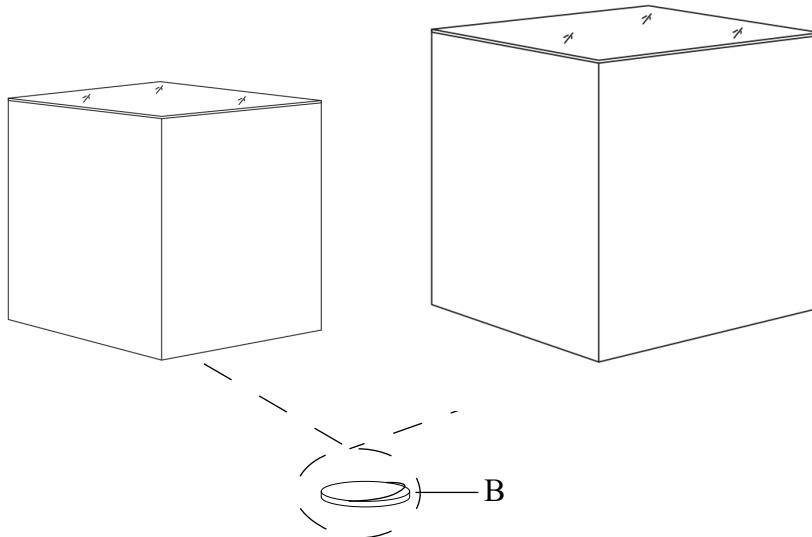

ITEM NAME/NOM D'ITEM: CAMBRO COFFEE TABLE SET

ITEM#/NO. ITEM: 111084

PARTS LIST/LISTE DES PIÈCES

(1)	(2)	(3)	(4)	(5)
				A.  Plastic bumpers x8 B.  Felt pad x8
111084A x1	111084B x1	111084A x1	111084B x1	

ASSEMBLY INSTRUCTIONS/INSTRUCTIONS D'ASSEMBLAGE

Do not FULLY TIGHTEN the screws or nuts for any step until all are in place.

I

II

III

For missing parts or damaged parts, please call /

USA, Canada and Mexico: (866) 798-6663