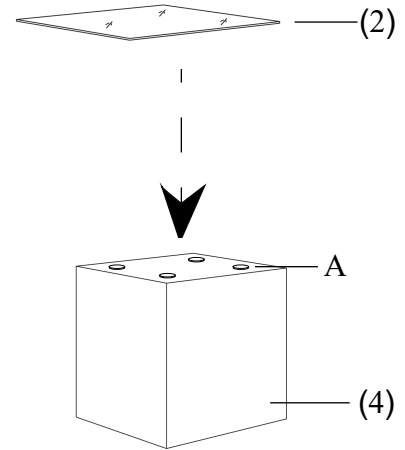

ITEM NAME/NOM D'ITEM: CAMBRO COFFEE TABLE SET

ITEM#/NO. ITEM: 111084

PARTS LIST/LISTE DES PIÈCES

(1)	(2)	(3)	(4)	(5)
				A.  Plastic bumpers x8 B.  Felt pad x8
111084A x1	111084B x1	111084A x1	111084B x1	

ASSEMBLY INSTRUCTIONS/INSTRUCTIONS D'ASSEMBLAGE

Do not FULLY TIGHTEN the screws or nuts for any step until all are in place.

I

II

III

For missing parts or damaged parts, please call /

USA, Canada and Mexico: (866) 798-6663