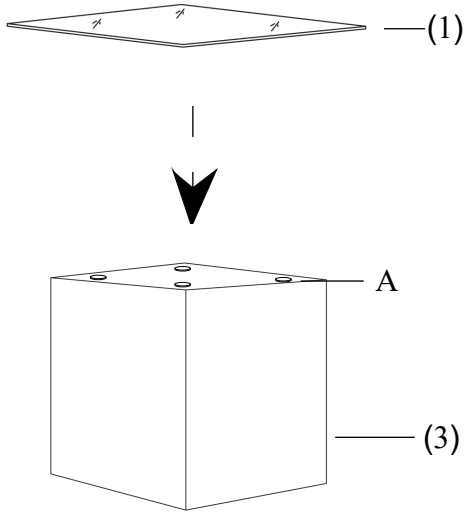

ITEM NAME/NOM D'ITEM: CAMBRO COFFEE TABLE SET

ITEM#/NO. ITEM: 111084

PARTS LIST/LISTE DES PIÈCES

(1)	(2)	(3)	(4)	(5)
				A. Plastic bumpers x8 B. Felt pad x8
111084A x1	111084B x1	111084A x1	111084B x1	

ASSEMBLY INSTRUCTIONS/INSTRUCTIONS D'ASSEMBLAGE

Do not FULLY TIGHTEN the screws or nuts for any step until all are in place.

I

II