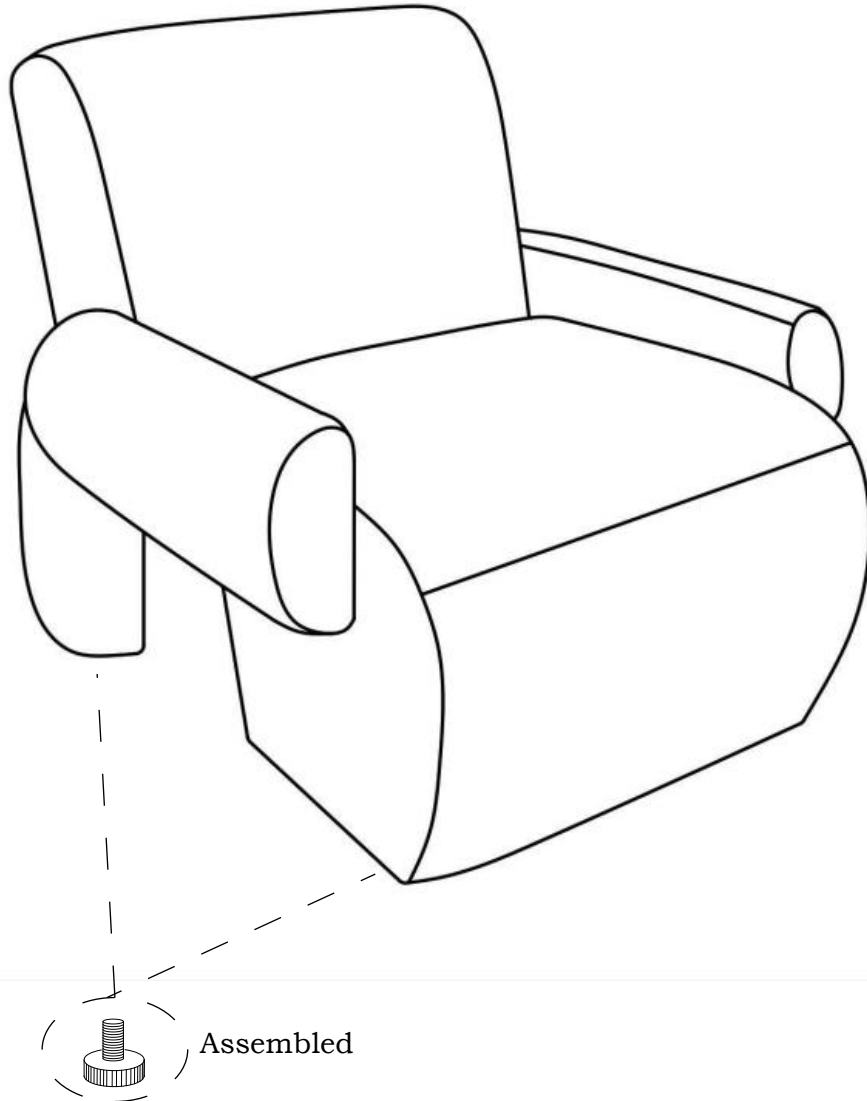

ITEM NAME / NOM D'ITEM: RURA ACCENT CHAIR

ITEM # / NO. ITEM: 110486

NO ASSEMBLY REQUIRED

Please use the attached adjustable footglides to level the chair on an uneven surface.