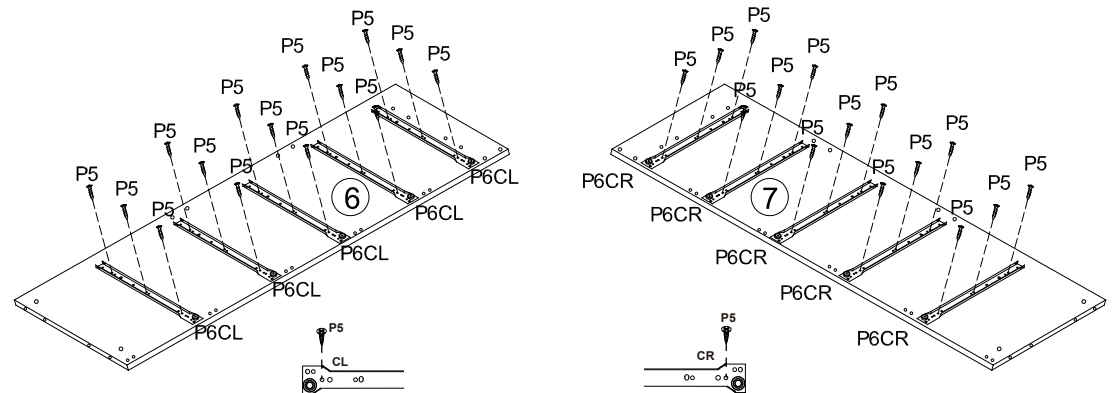

ASSEMBLING INSTRUCTIONS

 easygift_products

 easygiftproducts

 easygiftproducts.co.uk

THE DRAWERS ARE NEEDED TO BUY ADDITIONAL. PLS ASSEMBLE THE RUNNER BEFORE THE CARCASS IS BUILT.

1

2

P5		M3.5x12mm	30 PCS
P6		CL DL CR	5 SETS

P1			14 PCS	P9			4 PCS
P2			14 PCS	P10		M5x40mm	16 PCS
P3		M4x35mm	2 PCS	P11			16 PCS
P4		M8x30mm	18 PCS	P12			1 PC
P5		M3.5x12mm	2 PCS	P13			4 PCS
P7			2 PCS				
P8			2 PCS				

3

4

5

9

10

11

12