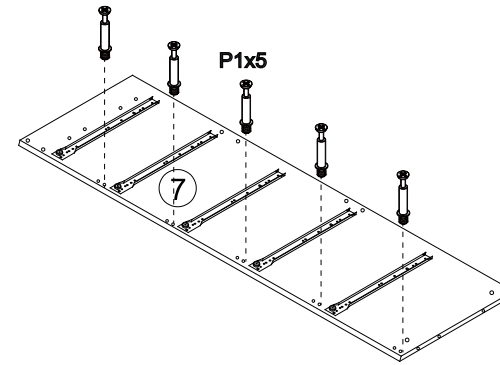

ASSEMBLING INSTRUCTIONS

 easygift_products

 easygiftproducts

 easygiftproducts.co.uk

THE DRAWERS ARE NEEDED TO BUY ADDITIONAL. PLS ASSEMBLE THE RUNNER BEFORE THE CARCASS IS BUILT.

1

2

P5		M3.5x12mm	30 PCS
P6		CL DL CR	5 SETS

P1			14 PCS	P9			4 PCS
P2			14 PCS	P10		M5x40mm	16 PCS
P3		M4x35mm	2 PCS	P11			16 PCS
P4		M8x30mm	18 PCS	P12			1 PC
P5		M3.5x12mm	2 PCS	P13			4 PCS
P7			2 PCS				
P8			2 PCS				

3

4

5

9

10

11

12