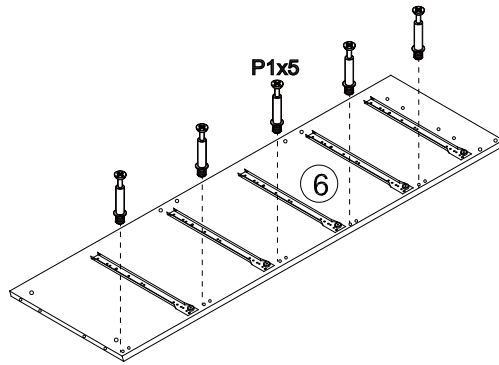

ASSEMBLING INSTRUCTIONS

 easygift_products

 easygiftproducts

 easygiftproducts.co.uk

THE DRAWERS ARE NEEDED TO BUY ADDITIONAL. PLS ASSEMBLE THE RUNNER BEFORE THE CARCASS IS BUILT.

1

2

P5		M3.5x12mm	30 PCS
P6		CL DL CR	5 SETS

P1			14 PCS	P9			4 PCS
P2			14 PCS	P10		M5x40mm	16 PCS
P3		M4x35mm	2 PCS	P11			16 PCS
P4		M8x30mm	18 PCS	P12			1 PC
P5		M3.5x12mm	2 PCS	P13			4 PCS
P7			2 PCS				
P8			2 PCS				

3

4

5

9

10

11

12