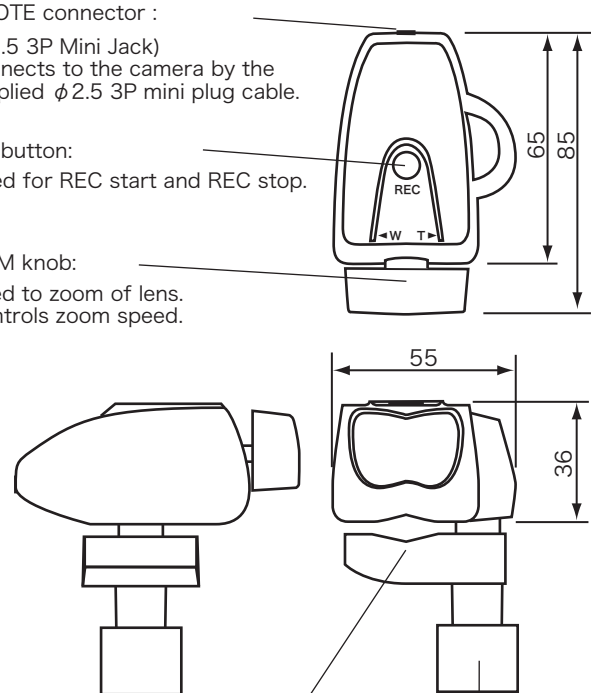

■ Use

• Installation:

Loosen the clamp, put the pan bar of tripod in between the main body and the clamp, and tighten it.

• Connection:

Connect the REMOTE connector (2.5φ jack) of the main body with the camera by the 2.5φ plug cable supplied.

• Operation:

ZOOM knob :

When the knob is turned to right (T=TELE), the lens becomes to TELE (for zoom in) , and when turned to left (W=WIDE), it becomes to WIDE angle (for zoom out).

REC button :

When the button is pushed, REC starts. When pushed once again, REC stops.

■ Dimensions / Functions

REMOTE connector :

(φ2.5 3P Mini Jack)
Connects to the camera by the supplied φ2.5 3P mini plug cable.

REC button:

Used for REC start and REC stop.

ZOOM knob:

Used to zoom of lens.
Controls zoom speed.

Clamp : For the φ 10-30mm pan bar

Clamp fixation screw

■ Specifications

Support	SONY, CANON, JVC KENWOOD camera/LANC camera CANON new camera protocol Panasonic camera	
INPUT/OUTPUT	REMOTE connector	2.5 φ 3P Mini Jack
	ZOOM knob	Control the zoom speed of lens
	REC button	Video recording activation
GENERAL	Cable	2.5 φ 3P Mini Plug Cable 510mm
	Clamp	10-30 φ
	Size(WxHxD)	55 x 36 x 85 mm (Main body)
	Weight	0.1 kg (Including Clamp)
Accessories	2.5 φ 3P Mini Plug Cable (Length : 510mm) Operating Instructions	