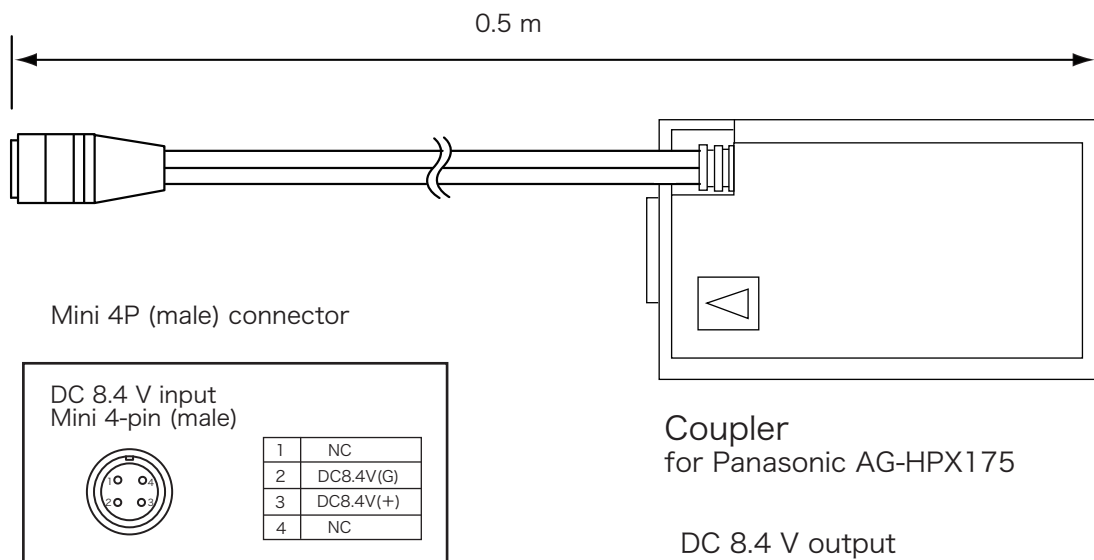

NIPPON VIDEO SYSTEM accepts no liability whatever for damages arising from improper use not conforming to the instructions in the instruction manuals.

■ Features

- Connecting to the DC power output 4-pin connector of the camera adaptor or the shoulder adaptor ST-7, outputs the DC power to the Panasonic camera, AG-HPX175, etc.

■ Outsideview and Dimensions

■ Specifications

Specifications	
Connector	1 × Mini 4-pin connector, male 1 × Coupler for Panasonic
Cable Length	0.5 m

NOTE Features, design and specifications are subject to change without notice.