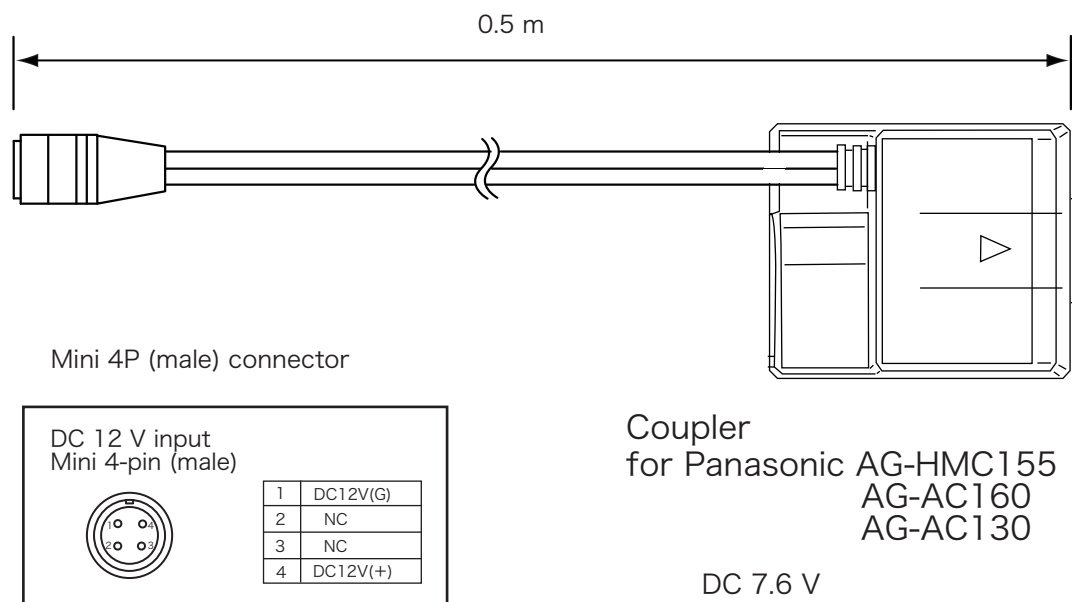

NIPPON VIDEO SYSTEM accepts no liability whatever for damages arising from improper use not conforming to the instructions in the instruction manuals.

■Features

- Connecting to the DC power output 4-pin connector of the camera adaptor or the shoulder adaptor ST-7, outputs the DC power to the Panasonic camera, AG-HMC155, AG-AC160/130, etc.

■Outsideview and Dimensions

■Specifications

Specifications	
Connector	1 × Mini 4-pin connector, male 1 × Coupler for Panasonic
Cable Length	0.5 m

NOTE Features, design and specifications are subject to change without notice.