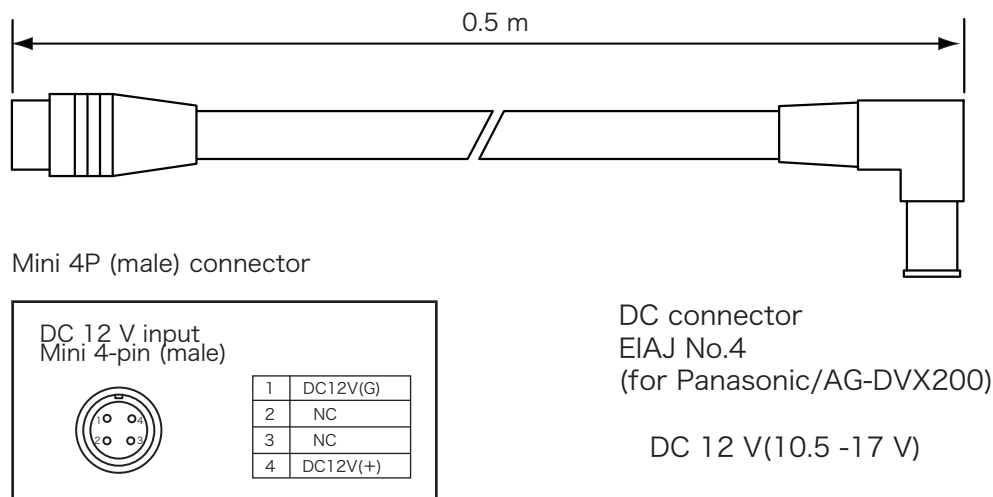

NIPPON VIDEO SYSTEM accepts no liability whatever for damages arising from improper use not conforming to the instructions in the instruction manuals.

■ Features

- Connecting to the DC power output 4-pin connector of the camera adaptor or the shoulder adaptor ST-7R, outputs the DC power to the Panasonic camerecorder, AG-DVX200, etc.

■ Outsideview and Dimensions

■ Specifications

Specifications	
Connector	1 × Mini 4-pin connector, male 1 × DC connector. EIAJ No.4, for Panasonic
Cable Length	0.5 m

NOTE Features, design and specifications are subject to change without notice.