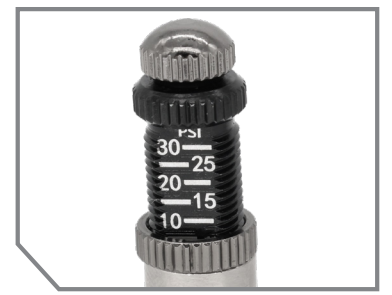

**NEW
PRODUCT**

RAPID AIR TIRE DEFLATORS 4-PIECE KIT

Air down all four tires at once for faster prep when hitting the trail. These precision valves make it easy to reach the perfect PSI without over-deflating. Built tough for repeated use in sand, mud, and rocky terrain.

TWIST TO ADJUST PSI SETTING

QUICK CONNECT TAB TO EASILY FIT ON VALVE STEM

EFFICIENT AIR PORT ALLOWS RAPID DEFLATION

FOUR PIECE KIT

Features + Benefits

- 5-30 Preset PSI
- Durable Brass Construction Emphasizes Strength and Longevity
- Save Time By Airing Down All Four Tires at Once
- Improves Traction on Rough and Loose Terrain
- Knurled Grip Ensures Easy PSI Adjustments
- Rapid Air Release Valve
- Quick-Release Lever for Quick Valve Step Connection and Disconnection
- Compatible with Most Vehicle Valve Stems
- Secure Protective Storage Case with Latches and Foam Inserts
- Prevents Over-Deflation with Precision Control

PART #	DESCRIPTION
97-9904	RAPID DEFLATORS 4-PIECE VALVE KIT WITH STORAGE CASE