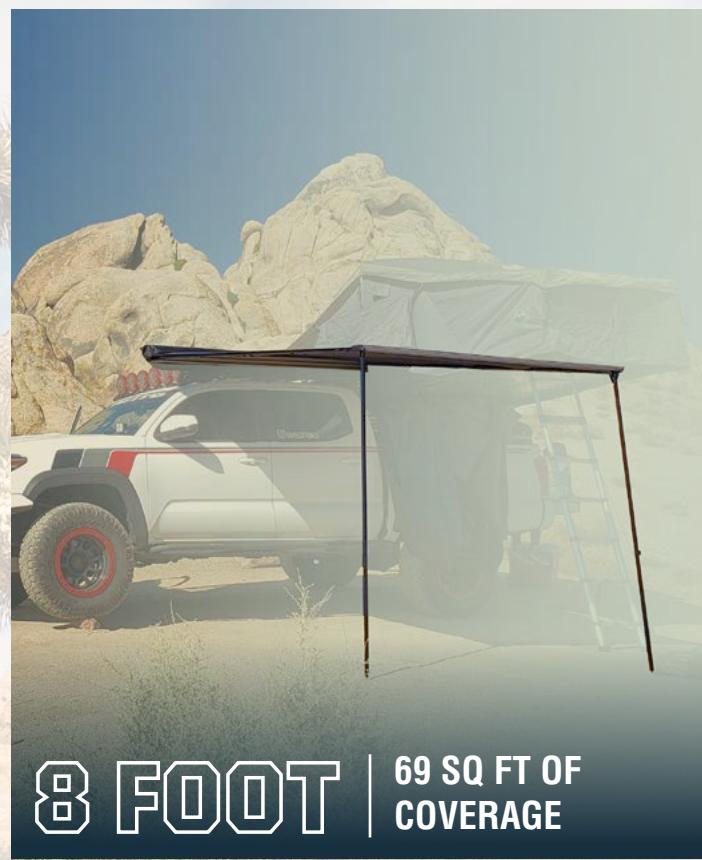

270^Q | 129 SQ FT OF COVERAGE

270LTE | 80 SQ FT OF COVERAGE

270LT | 80 SQ FT OF COVERAGE

180^Q | 88 SQ FT OF COVERAGE

4 + 6 FT | 30 + 53 SQ FT OF COVERAGE

8 FOOT | 69 SQ FT OF COVERAGE

FOUR SEASONS READY

4 YEAR LIMITED WARRANTY

AVAILABLE IN DRIVER & PASSENGER

PART #	AWNINGS	JOBBER
18009908	Led Light Adjustable Dimmer With Adaptor Kit 47" for Awning & Tent	\$39.99
18039909	Nomadic Awning 1.3 - 4.5' With Black Cover	\$199.99
18049909	Nomadic Awning 2.0 - 6.5' With Black Cover	\$299.99
18059909	Nomadic Awning 2.5 - 8.0' With Black Cover	\$399.99
18169910	Nomadic 180 Extended 3 Meter Poles 4 Piece Kit	\$89.99
18169911	Nomadic 270 Extended 3 Meter Poles 6 Piece Kit	\$129.99
19519907	Nomadic Awning 270 - Dark Gray Cover With Black Transit Cover Driver Side & Brackets	\$949.99
19519908	Nomadic 270 Driver - Dark Gray Awning with Bracket Kit and Extended Poles	\$1,079.99
19529907	Nomadic Awning 270 - Dark Gray Cover With Black Transit Cover Passenger Side & Brackets	\$949.99
19559907	Nomadic 270 LT Driver Side Awning With Bracket Kit	\$199.99
19569907	Nomadic 270 LT Passenger Side Awning With Bracket Kit	\$729.99
19609907	Nomadic Awning 180 - Dark Gray Cover With Black Transit Cover & Brackets	\$749.99
19609908	Nomadic 180 - Dark Gray Awning with Bracket Kit and Extended Poles	\$839.99
19619907	Nomadic Awning 180 With Zip In Wall	\$1,099.99
19679907	Nomadic 270 LTE Driver Side Awning With Bracket Kit	\$499.99
19689909	Nomadic 270 LTE Passenger Side Awning With Bracket Kit	\$499.99