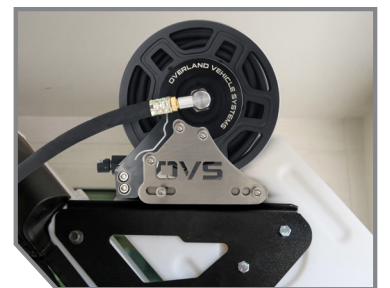

## ARK AIR REEL KIT WITH 39 FOOT HOSE

Keep your air line organized, tangle-free, and ready for action. The retractable design saves setup time and extends hose life. Perfect for pairing with onboard air or compressors during tire fills and tool use.

WALL OR RACK MOUNTABLE FOR VERSATILE SET UP

TANGLE-FREE GUIDE WITH STOW AWAY SLOT

### Features + Benefits

- Retractable Design Keeps Hoses Tangle-Free
- Keeps Gear Organized and Workspace Safe
- Extended Stainless Steel Braided Hose with PVC Sheath and Dual Swiveljoints
- Heavy-Duty Spring for Smooth Retraction
- Quick Connect US Standard Fittings Works with EGO Digital Air Compressors
- High-Pressure Rated for Off-Road Compressors
- Compact Design Maximizes Storage Efficiency
- Maximum Supply Pressure of 350 PSI
- +/-1 PSI @ 25-75 PSI

EASILY REEL HOSE AND KEEP AIR LINE ORGANIZED

DURABLE PVC HOSE WITH DOUBLE BRAIDED SHEATH

PART #	DESCRIPTION
87-9905	ARK AIR REEL KIT - 39 FOOT HOSE WITH MOUNTING BRACKET