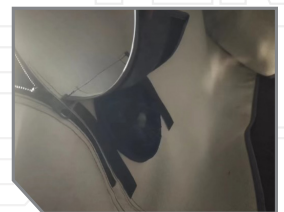

NEW PRODUCTS AVAILABLE!

HYBRID COVERLESS DESIGN

PREMIUM 320G RIP STOP MATERIAL

XD SHERPA

Introducing the XD Sherpa Soft Shell Roof Top Tent - a revolutionary hybrid coverless design offering unparalleled versatility for 1 to 4 adults. Crafted with premium 320G rip-stop material, it ensures durability and resistance to wear, while the black-out interior coating provides a total blackout experience for a peaceful night's sleep. This tent is also equipped with a high-density foam mattress, anti-condensation mat, cold weather insulation kit, and a aluminum honeycomb base. With swift setup, optional cross bars for added storage, and an integrated skylight, this tent redefines camping excellence, offering a new standard in quality, innovation, and adventure.

ANTI-CONDENSATION MAT

INTEGRATED AIR DUCT PASS THROUGH

BLACK OUT INTERIOR COAT BLOCKS LIGHT INTRUSION

COLD WEATHER INSULATION KIT

Features + Benefits

- Tent Body Manufactured from 320G Rip Stop Material
- Black-Out Interior Coating Blocks All Light Intrusion
- Cold Weather Insulation Kit Included
- Premium High Density 2" Foam Mattress with Anti-Condensation Mat
- Integrated Roof Top Crossbars for Additional Space
- Marine-Grade Stainless Steel Hardware
- Sets of 2 Support Poles on Each Side
- 1-4 Person Configurations