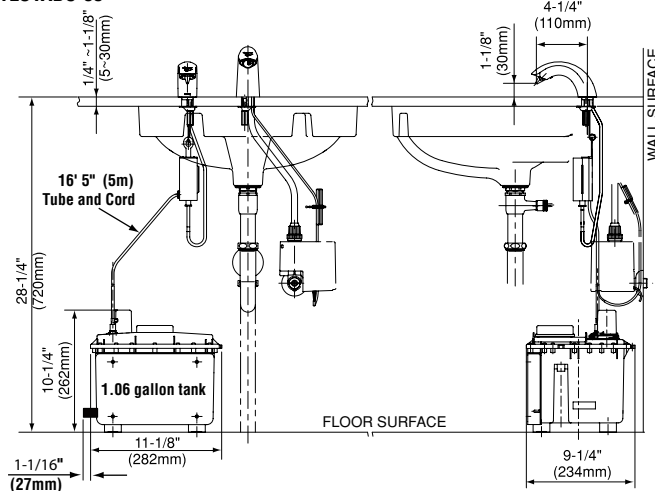

### SPECIFICATIONS

- Warranty** Three Year Warranty\*
- TOTO® Soap** TSFB1 - 4 Gallons (Package of 4, 1 gal. ea.)  
 TSFB5 - 5 Gallons (Packaged as one 5 gal. container)
- Power supply** Input: AC 120V 60 Hz  
 Output: 24V
- Length of Power Supply Cord** 51" (1.3m)
- Tank Capacity** 1.06 Gallon (Optional 5.8 Gallon tank available for total capacity of 6.8 gallons for 3 spout model or 8 gallons with 4+ spout models)
- Soap Dispensing Quantity** Factory setting at 1ml (foam)
- Length of Cord for Tank to Spout** 16' 5" (5m), special order 39' 5" (12m)
- Dispensing Timer Adjustability** Timing controlled from 0.2-20 seconds
- Detection range** 4" (110mm)

### INSTALLATION NOTES

- Dispenser hole diameter:
- Standard = 1" ~ 1-1/8" (25 ~ 28mm)
  - With THP3140#CP Escutcheon = 1-1/8" ~ 1-1/2" (28 ~ 38mm)

TES1ADC-05

TES3ADC-12 (Special Order)

Maximum deck thickness 2" (50mm)  
 Leave 2" (50mm) extra space around the 1.06gallon tank for placement of sensor and power supply cords.