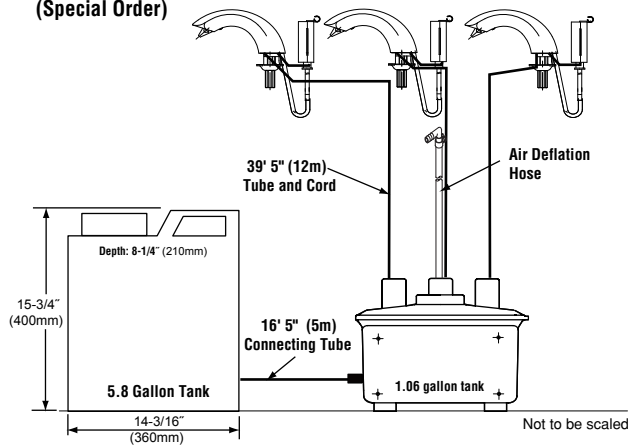

### SPECIFICATIONS

- Warranty** Three Year Warranty\*
- TOTO® Soap** TSFB1 - 4 Gallons (Package of 4, 1 gal. ea.)  
 TSFB5 - 5 Gallons (Packaged as one 5 gal. container)
- Power supply** Input: AC 120V 60 Hz  
 Output: 24V
- Length of Power Supply Cord** 51" (1.3m)
- Tank Capacity** 1.06 Gallon (Optional 5.8 Gallon tank available for total capacity of 6.8 gallons for 3 spout model or 8 gallons with 4+ spout models)
- Soap Dispensing Quantity** Factory setting at 1ml (foam)
- Length of Cord for Tank to Spout** 16' 5" (5m), special order 39' 5" (12m)
- Dispensing Timer Adjustability** Timing controlled from 0.2-20 seconds
- Detection range** 4" (110mm)

### INSTALLATION NOTES

- Dispenser hole diameter:
- Standard = 1" ~ 1-1/8" (25 ~ 28mm)
  - With THP3140#CP Escutcheon = 1-1/8" ~ 1-1/2" (28 ~ 38mm)

TES1ADC-05

TES3ADC-12 (Special Order)

Maximum deck thickness 2" (50mm)  
 Leave 2" (50mm) extra space around the 1.06gallon tank for placement of sensor and power supply cords.