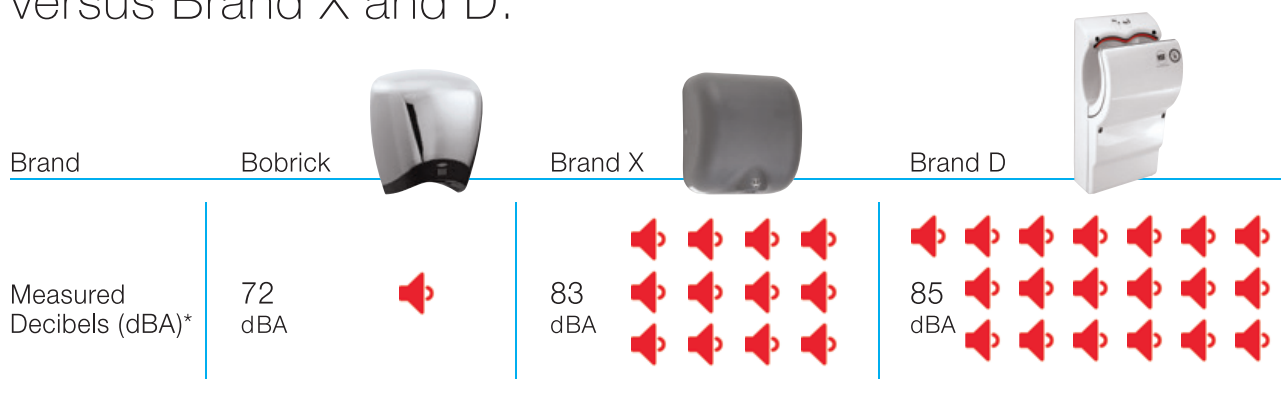

QuietDry Series: Contemporary design, sustainable wattages and ADA compliance.

	<b>TerraDry™ B-7188/B-7185/B-7180</b>	<b>TrimDry™ B-7128/B-7120</b>	<b>DuraDry™ B-778/B-770</b>
Sound Level	70 dBA	71 dBA	72 dBA
Rated Power	1.0 kW	1.7 kW	1.4 kW
Dry Time	17 Seconds	17 Seconds	15 Seconds
Construction	Die-Cast Aluminum	Steel	Die-Cast Aluminum/Grill
Finish Options	Chrome, Brushed Aluminum, White Epoxy	Brushed Stainless Steel, White Epoxy	Chrome, White Epoxy
Compliance	ADA, 3-15/16" Depth	ADA, 3-15/16" Depth	7-3/8" Depth

All QuietDry models carry a 10-Year Limited Warranty.

Sound level comparison of Bobrick's QuietDry Series versus Brand X and D:

\*TEST METHODOLOGY: Noise levels declared for all products are measured in a semi-reverberant laboratory settings with dryer mounted at the manufacturer's recommended height. Visit [bobrick.com](http://bobrick.com) for additional test results.