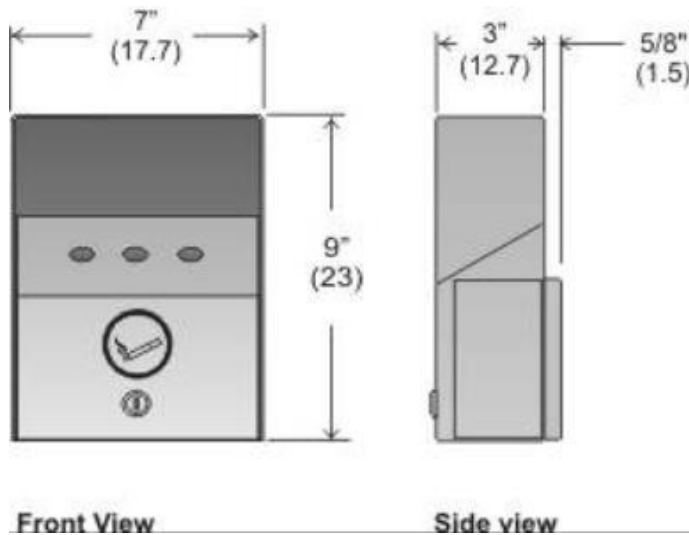

- Quality
- Value
- Service

**Tech
Reference**

Hygienic Solutions at Work

Heavy Duty Outdoor Ash Bin, small

Code 908: Heavy duty outdoor ash bin, stainless steel, small.

[Download PDF](#)

Specifications:

Site Location:

The 908 is intended for use in less frequented areas.

Features: Heavy duty all stainless unit is ideal for pedestrian common areas. 18 gauge stainless steel, 304, # 4 brushed finish (18 and 20 ga. on Code 908). Secured with tumbler keyed lock. Door is hinged with full length stainless steel piano hinge. Offset mounting bracket keeps unit 5/8" away from wall for extra fire insulation. Corrosion resistant galvanized steel (22 ga.) inner liner with baffle opening.

Liner Capacity: 1 litre (.25 gal.)

Shipping weight: 11 lbs. (5 kg.), Code 908: 4lbs. (1.8 kg.).

Installation: For unrestricted access, height of cigarette inlet to floor must not exceed 48" (121 cm) from floor.

Description and specifications applicable on date issued. Frost reserves the right to make improvements or changes without notice.