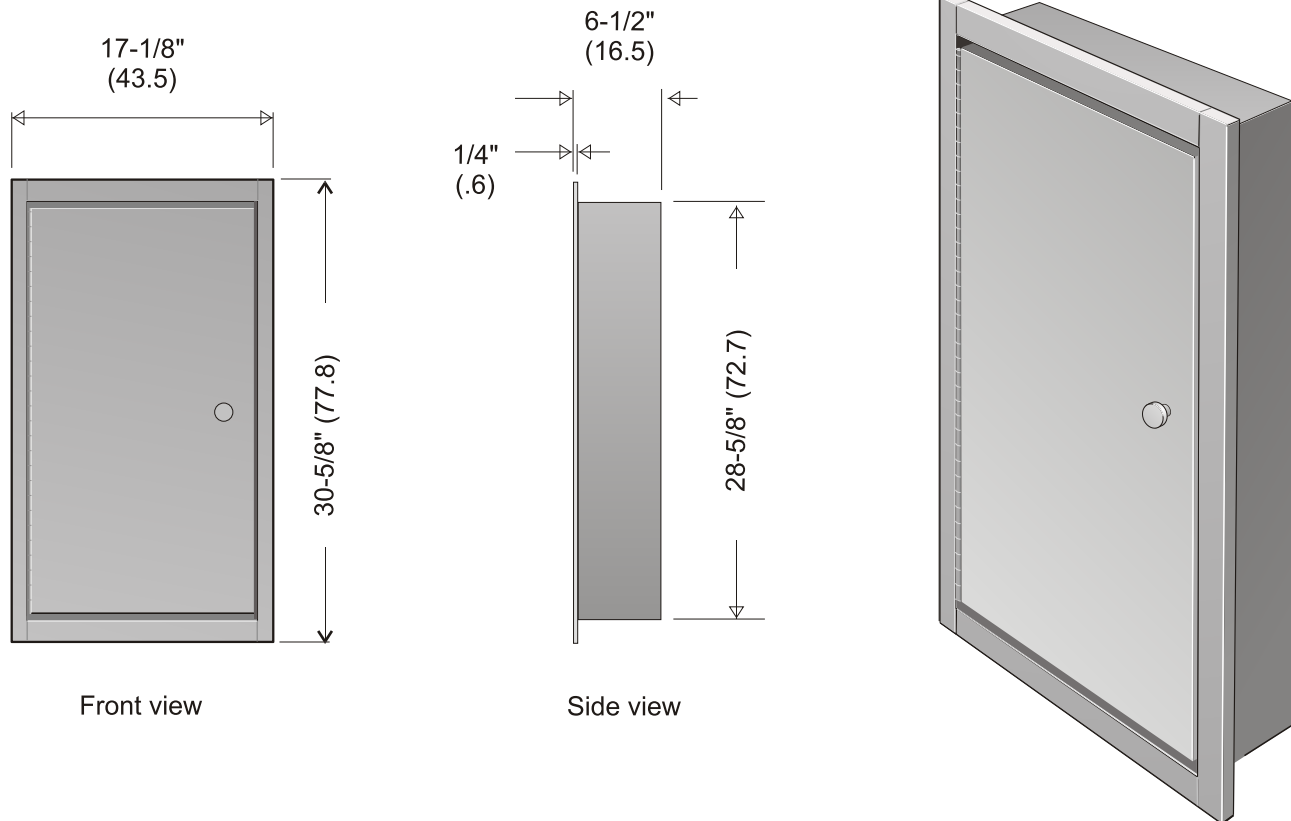

Bed Pan Storage Cabinet

Code 876: Recessed bed pan storage cabinet, stainless steel.

Overall dimensions in inches, (centimeters in brackets).

Specifications

Materials:

- All stainless steel 22 ga. type 304 # 4 finish.
- Ventilation is provided by an open space at the top and bottom of the door.
- 18 ga. stainless steel door is mounted with full length stainless steel hinge.
- Removable leak proof 1" deep ss drip pan
- Interior shelves all stainless steel construction 22 ga.

Installation:

- Provide rough wall opening 15-5/8"w x 29-1/8"h x 6-1/2"d.

Description and specifications applicable on date issued. Frost reserves the right to make improvements or changes without notice.