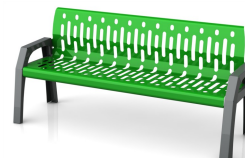

Site Furnishings: Stream 4' and 6' Bench

**Code: 2040 - 2060**  
Stream Bench

**Common area bench, 4' and 6'**

- Materials:** • All steel heavy gauge construction, 12 ga. HRS.
- Finish:** • RAL super durable TGIC-free polyester rust-proof powder coating.
- Features:** • Unique design is part of a family of integrated products.  
• Clean detailing in a rugged practical application.  
• Built in arm rests.  
• Ergonomic, with lumbar support.  
• Stacked 3 high, for efficient and cost effective transport.
- Dimensions:** • Code 2040, 4': 48" w x 34" h x 25" d  
• Code 2060, 6': 72" w x 34" h x 25" d
- Installation:** • Holes provided for anchor mounting.
- Warranty:** • 1 year warranty against defective workmanship.

**Code: 2040-Green**

**Colour Options:**

**Below standard colours available:**

Red

Black

Blue

Green

Yellow