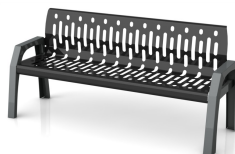

Site Furnishings: Stream 4' and 6' Bench

**Code: 2040 - 2060**  
Stream Bench

**Common area bench, 4' and 6'**

- Materials:** • All steel heavy gauge construction, 12 ga. HRS.
- Finish:** • RAL super durable TGIC-free polyester rust-proof powder coating.
- Features:** • Unique design is part of a family of integrated products.  
• Clean detailing in a rugged practical application.  
• Built in arm rests.  
• Ergonomic, with lumbar support.  
• Stacked 3 high, for efficient and cost effective transport.
- Dimensions:** • Code 2040, 4': 48" w x 34" h x 25" d  
• Code 2060, 6': 72" w x 34" h x 25" d
- Installation:** • Holes provided for anchor mounting.
- Warranty:** • 1 year warranty against defective workmanship.

**Code: 2040-Green**

**Colour Options:**

**Below standard colours available:**

Red

Black

Blue

Green

Yellow