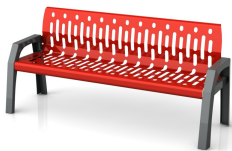

Colour Options:

Below standard colours available:

Red