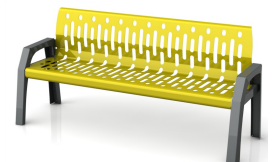

Site Furnishings: Stream 4' and 6' Bench

**Code: 2040 - 2060**  
Stream Bench

**Common area bench, 4' and 6'**

- Materials:** • All steel heavy gauge construction, 12 ga. HRS.
- Finish:** • RAL super durable TGIC-free polyester rust-proof powder coating.
- Features:** • Unique design is part of a family of integrated products.  
• Clean detailing in a rugged practical application.  
• Built in arm rests.  
• Ergonomic, with lumbar support.  
• Stacked 3 high, for efficient and cost effective transport.
- Dimensions:** • Code 2040, 4': 48" w x 34" h x 25" d  
• Code 2060, 6': 72" w x 34" h x 25" d
- Installation:** • Holes provided for anchor mounting.
- Warranty:** • 1 year warranty against defective workmanship.

**Code: 2040-Green**

**Colour Options:**

**Below standard colours available:**

Red

Black

Blue

Green

Yellow