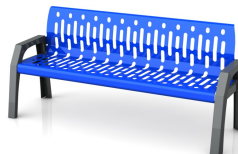

Site Furnishings: Stream 4' and 6' Bench

**Code: 2040 - 2060**  
Stream Bench

**Common area bench, 4' and 6'**

- Materials:** • All steel heavy gauge construction, 12 ga. HRS.
- Finish:** • RAL super durable TGIC-free polyester rust-proof powder coating.
- Features:** • Unique design is part of a family of integrated products.  
• Clean detailing in a rugged practical application.  
• Built in arm rests.  
• Ergonomic, with lumbar support.  
• Stacked 3 high, for efficient and cost effective transport.
- Dimensions:** • Code 2040, 4': 48" w x 34" h x 25" d  
• Code 2060, 6': 72" w x 34" h x 25" d
- Installation:** • Holes provided for anchor mounting.
- Warranty:** • 1 year warranty against defective workmanship.

**Code: 2040-Green**

**Colour Options:**

**Below standard colours available:**

Red

Black

Blue

Green

Yellow