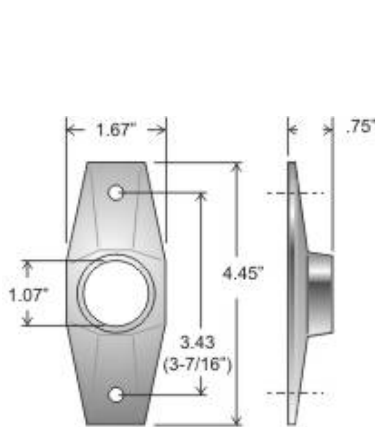

## Shower Curtains and Accessories

- Code 1144:** Chrome Shower rod 5' x 1" dia.  
**Code 1144-500:** Hold Back Hook and Chain  
**Code 1144-501L:** Stainless steel Curtain Hooks (pack of 12)  
**Code 1144-502:** Shower Curtain 48" x 78"  
**Code 1144-503:** Tub Curtain 70" x 72"

Mounting flange, front and side views

### Specifications:

Shower curtains are made of 100% Polyvinyl Chloride (PVC), 8 gauge (.2mm) in thickness and have a suede embossed colour fast finish. The curtains are mildew proof and cold crack (-15 degrees C) treated. The shower ring grommets are reinforced with aluminum and Concealed in an extra strength header. Shower curtain comes in standard white colour. Hooks are stainless steel. Mounting flange is injection moulded plastic in plated finish (mounting screws provided)