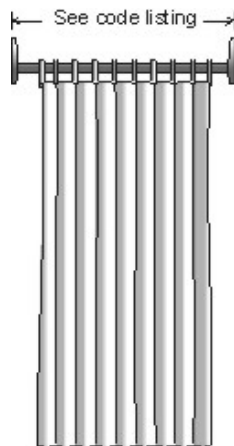

- Quality
- Value
- Service

**Tech
Reference**

Hygienic Solutions at Work

Shower Curtains and Accessories

- Code 1144:** Chrome Shower rod 5' x 1" dia.
Code 1144-500: Hold Back Hook and Chain
Code 1144-501L: Stainless steel Curtain Hooks (pack of 12)
Code 1144-502: Shower Curtain 48" x 78"
Code 1144-503: Tub Curtain 70" x 72"

Mounting flange, front and side views

Specifications:

Shower curtains are made of 100% mildew & cold treated PEVA , 8 gauge (.2mm) in thickness and have a suede embossed colour fast finish. The curtains are mildew proof and cold crack (-15 degrees C) treated. The shower ring grommets are reinforced with aluminum and Concealed in an extra strength header. Shower curtain comes in standard white colour. Hooks are stainless steel. Mounting flange is injection moulded plastic in plated finish (mounting screws provided)