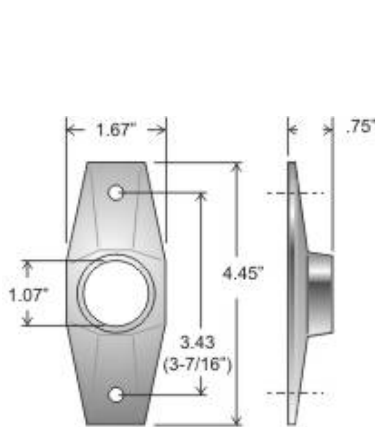

- Quality
- Value
- Service

**Tech
Reference**

Hygienic Solutions at Work

Shower Curtains and Accessories

- Code 1144:** Chrome Shower rod 5' x 1" dia.
Code 1144-500: Hold Back Hook and Chain
Code 1144-501L: Stainless steel Curtain Hooks (pack of 12)
Code 1144-502: Shower Curtain 48" x 78"
Code 1144-503: Tub Curtain 70" x 72"

Mounting flange, front and side views

Specifications:

Shower curtains are made of 100% mildew & cold treated PEVA , 8 gauge (.2mm) in thickness and have a suede embossed colour fast finish. The curtains are mildew proof and cold crack (-15 degrees C) treated. The shower ring grommets are reinforced with aluminum and Concealed in an extra strength header. Shower curtain comes in standard white colour. Hooks are stainless steel. Mounting flange is injection moulded plastic in plated finish (mounting screws provided)