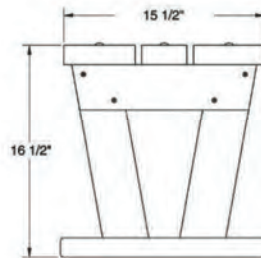

## Wide Bench

This bench has known increasing popularity over the years, thanks to its dependable design and unfailing sturdiness. It is made entirely out of recycled materials, with stainless steel hardware, and will prove its usefulness either on the pool deck or in the change rooms, no one will be disappointed! It is available in several standard lengths, the six-foot bench is usually in stock; other lengths require two-week delivery time. Some assembly is required. This product comes with a 10-year warranty. **Custom lengths available from 2' to 12'.**

**Dimensions:** 15 1/2" wide x 16 1/2" high

- 68.1502 Wide Plastic Bench 2FT - 40 lbs
- 68.1503 Wide Plastic Bench 3FT - 50 lbs
- 68.1504 Wide Plastic Bench 4FT - 60 lbs
- 68.1505 Wide Plastic Bench 5FT - 80 lbs
- 68.1506 Wide Plastic Bench 6FT - 90 lbs
- 68.1507 Wide Plastic Bench 7FT - 100 lbs
- 68.1508 Wide Plastic Bench 8FT - 120 lbs
- 68.1509 Wide Plastic Bench 9FT - 125 lbs
- 68.1510 Wide Plastic Bench 10FT - 135 lbs
- 68.1511 Wide Plastic Bench 11FT - 145 lbs
- 68.1512 Wide Plastic Bench 12FT - 155 lbs

**Dimensions:** 10 7/8" wide x 14 1/2" high

- 68.1405 Plastic Bench 5FT - 55 lbs
- 68.1406 Plastic Bench 6FT - 60 lbs
- 68.1407 Plastic Bench 7FT - 65 lbs
- 68.1408 Plastic Bench 8FT - 80 lbs
- 68.1409 Plastic Bench 9FT - 90 lbs
- 68.1410 Plastic Bench 10FT - 100 lbs
- 68.1411 Plastic Bench 11FT - 110 lbs
- 68.1412 Plastic Bench 12FT - 115 lbs

**Dimensions:** 72" long x 16 1/2" high

- 68.1606 Plastic bench with backrest - 140 lbs