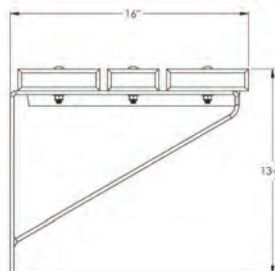

**Dimensions:** 15 1/2" wide x 16 1/2" high

- 68.1502 Wide Plastic Bench 2FT - 40 lbs
- 68.1503 Wide Plastic Bench 3FT - 50 lbs
- 68.1504 Wide Plastic Bench 4FT - 60 lbs
- 68.1505 Wide Plastic Bench 5FT - 80 lbs
- 68.1506 Wide Plastic Bench 6FT - 90 lbs
- 68.1507 Wide Plastic Bench 7FT - 100 lbs
- 68.1508 Wide Plastic Bench 8FT - 120 lbs
- 68.1509 Wide Plastic Bench 9FT - 125 lbs
- 68.1510 Wide Plastic Bench 10FT - 135 lbs
- 68.1511 Wide Plastic Bench 11FT - 145 lbs
- 68.1512 Wide Plastic Bench 12FT - 155 lbs

## Wall-mounted Bench

This wall-mounted bench is made out of recycled plastic, with black powder-coated steel mounting brackets, and stainless steel hardware making it a durable, sturdy product, ideal for installation on the pool deck or in the change rooms. The benches can be installed end to end, and also made for corner fitting, so they can be placed all around a room (extra costs for this option), regardless of its dimensions. It is available in several standard lengths, the six-foot bench is usually in stock; other lengths require two-week delivery time. Some assembly is required. This product comes with a 10-year warranty. **Custom lengths available from 2' to 12'. Anchors are not included.**

**Dimensions:** 16" wide x 13 1/2" high

- 68.1302 Wall-mount Bench 2FT - 30 lbs
- 68.1303 Wall-mount Bench 3FT - 40 lbs
- 68.1304 Wall-mount Bench 4FT - 50 lbs
- 68.1305 Wall-mount Bench 5FT - 65 lbs
- 68.1306 Wall-mount Bench 6FT - 75 lbs
- 68.1307 Wall-mount Bench 7FT - 85 lbs
- 68.1308 Wall-mount Bench 8FT - 100 lbs
- 68.1309 Wall-mount Bench 9FT - 110 lbs
- 68.1310 Wall-mount Bench 10FT - 120 lbs
- 68.1311 Wall-mount Bench 11FT - 130 lbs
- 68.1312 Wall-mount Bench 12FT - 140 lbs

**Dimensions:** 72" long x 16 1/2" high

- 68.1606 Plastic bench with backrest - 140 lbs