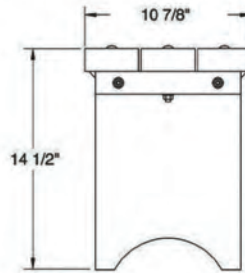

**Dimensions:** 15 1/2" wide x 16 1/2" high

- 68.1502 Wide Plastic Bench 2FT - 40 lbs
- 68.1503 Wide Plastic Bench 3FT - 50 lbs
- 68.1504 Wide Plastic Bench 4FT - 60 lbs
- 68.1505 Wide Plastic Bench 5FT - 80 lbs
- 68.1506 Wide Plastic Bench 6FT - 90 lbs
- 68.1507 Wide Plastic Bench 7FT - 100 lbs
- 68.1508 Wide Plastic Bench 8FT - 120 lbs
- 68.1509 Wide Plastic Bench 9FT - 125 lbs
- 68.1510 Wide Plastic Bench 10FT - 135 lbs
- 68.1511 Wide Plastic Bench 11FT - 145 lbs
- 68.1512 Wide Plastic Bench 12FT - 155 lbs

**Dimensions:** 16" wide x 13 1/2" high

- 68.1302 Wall-mount Bench 2FT - 30 lbs
- 68.1303 Wall-mount Bench 3FT - 40 lbs
- 68.1304 Wall-mount Bench 4FT - 50 lbs
- 68.1305 Wall-mount Bench 5FT - 65 lbs
- 68.1306 Wall-mount Bench 6FT - 75 lbs
- 68.1307 Wall-mount Bench 7FT - 85 lbs
- 68.1308 Wall-mount Bench 8FT - 100 lbs
- 68.1309 Wall-mount Bench 9FT - 110 lbs
- 68.1310 Wall-mount Bench 10FT - 120 lbs
- 68.1311 Wall-mount Bench 11FT - 130 lbs
- 68.1312 Wall-mount Bench 12FT - 140 lbs

**Dimensions:** 10 7/8" wide x 14 1/2" high

- 68.1405 Plastic Bench 5FT - 55 lbs
- 68.1406 Plastic Bench 6FT - 60 lbs
- 68.1407 Plastic Bench 7FT - 65 lbs
- 68.1408 Plastic Bench 8FT - 80 lbs
- 68.1409 Plastic Bench 9FT - 90 lbs
- 68.1410 Plastic Bench 10FT - 100 lbs
- 68.1411 Plastic Bench 11FT - 110 lbs
- 68.1412 Plastic Bench 12FT - 115 lbs

**Dimensions:** 72" long x 16 1/2" high

- 68.1606 Plastic bench with backrest - 140 lbs