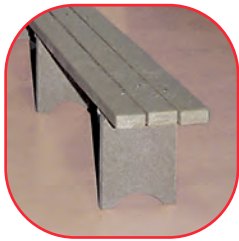

## Wide Bench

This bench has known increasing popularity over the years, thanks to its dependable design and unfailing sturdiness. It is made entirely out of recycled materials, with stainless steel hardware, and will prove its usefulness either on the pool deck or in the change rooms, no one will be disappointed! It is available in several standard lengths, the six-foot bench is usually in stock; other lengths require two-week delivery time. Some assembly is required. This product comes with a 10-year warranty. **Custom lengths available from 2' to 12'.**

## Wall-mounted Bench

This wall-mounted bench is made out of recycled plastic, with black powder-coated steel mounting brackets, and stainless steel hardware making it a durable, sturdy product, ideal for installation on the pool deck or in the change rooms. The benches can be installed end to end, and also made for corner fitting, so they can be placed all around a room (extra costs for this option), regardless of its dimensions. It is available in several standard lengths, the six-foot bench is usually in stock; other lengths require two-week delivery time. Some assembly is required. This product comes with a 10-year warranty. **Custom lengths available from 2' to 12'. Anchors are not included.**

## Plastic Bench

Entirely crafted from recycled materials, with stainless steel hardware, this plastic bench is both solid and durable; in fact, it's almost indestructible! Its durability makes it a perfect choice for the pool deck or the change rooms. It is not as wide, nor as high as our Wide Plastic Bench however it can accommodate adults, but it was initially designed specifically for young children. The six-foot bench is usually in stock; other lengths require two-week delivery time. Some assembly is required. This product comes with a 10-year warranty. **Available ONLY in lengths shown below, no custom lengths available.**