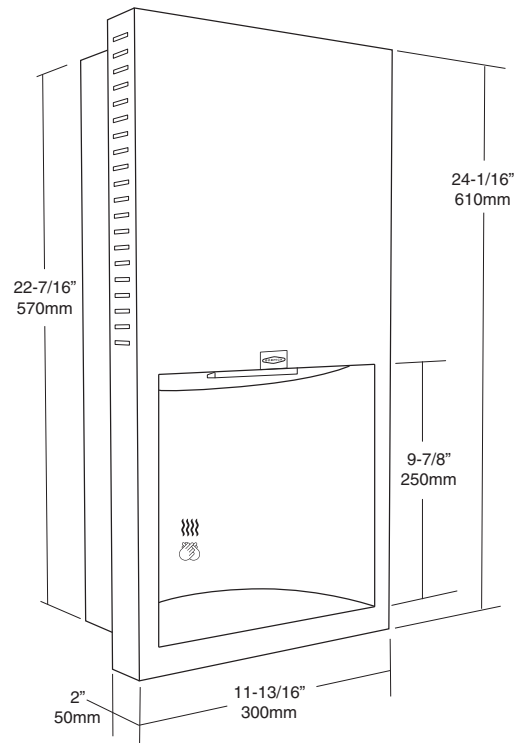

Spacious alcove provides a thorough, comfortable hand-drying experience

New Recessed B-3725 Hand Dryer: contemporary low-profile design, ADA compliant, splash-resistant.

- ADA-compliant, 2" wall projection
- Type 304 satin-finish stainless steel
- 17-second dry time, 70 dBA sound level
- Sustainable 1.0 KW rated power
- Installs in a 4" wall depth
- 5-year limited warranty