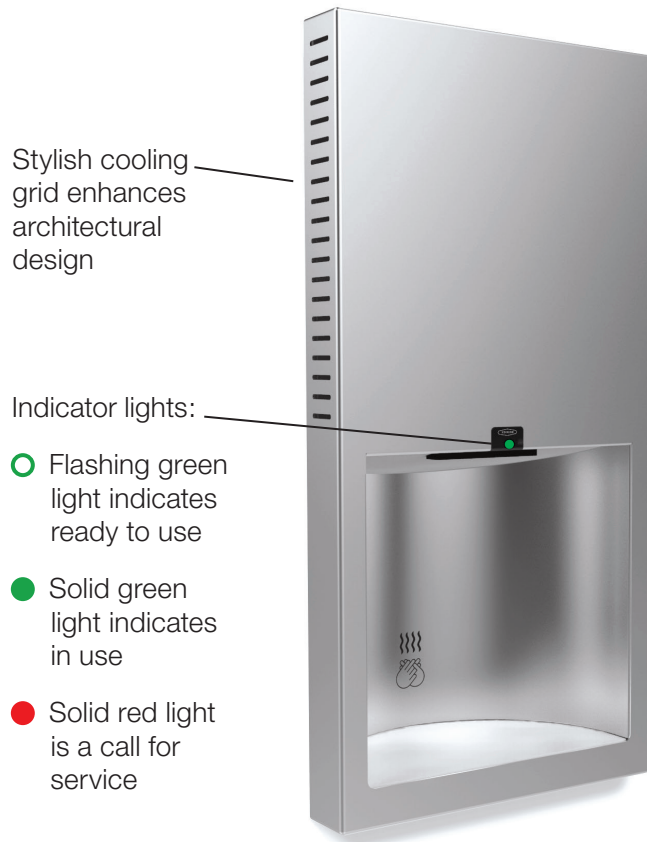

Spacious alcove provides a thorough, comfortable hand-drying experience

New Recessed B-3725 Hand Dryer: contemporary low-profile design, ADA compliant, splash-resistant.

- ADA-compliant, 2" wall projection
- Type 304 satin-finish stainless steel
- 17-second dry time, 70 dBA sound level
- Sustainable 1.0 KW rated power
- Installs in a 4" wall depth
- 5-year limited warranty