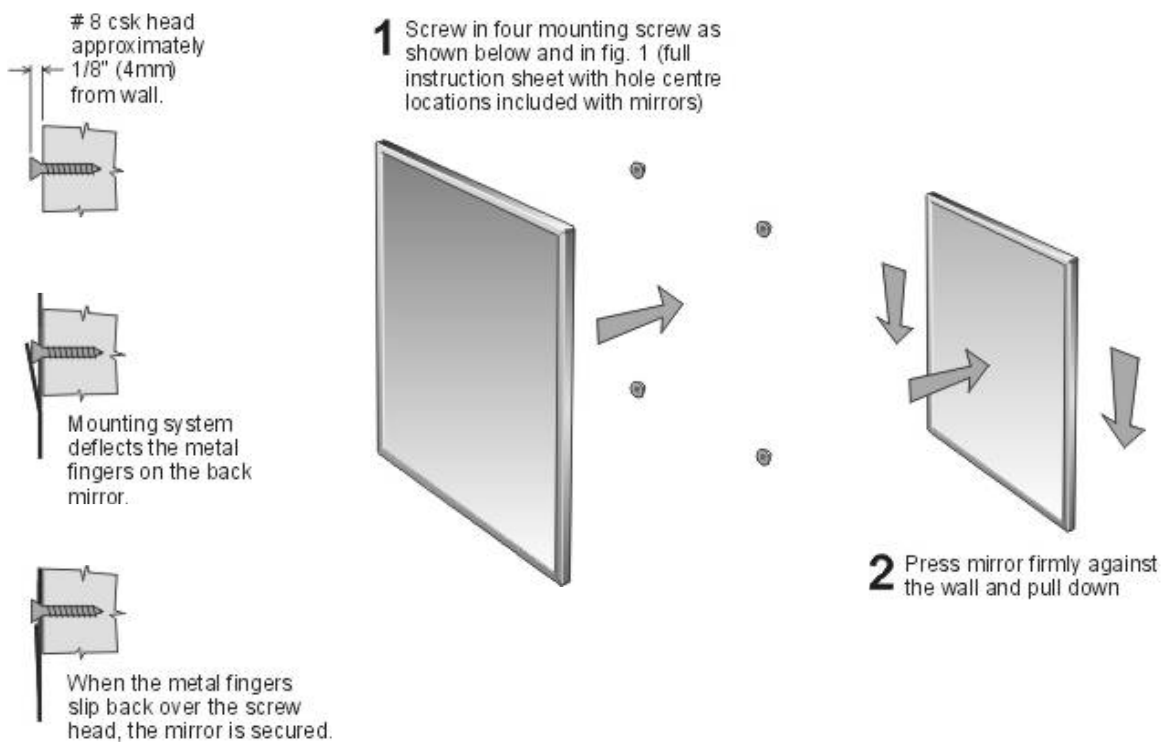

Specifications:

Site Location: The 941SS stainless face mirror comes with a highly polished stainless steel reflective surface, eliminating breakable glass.

Features: One piece 24 ga. stainless steel channel frame provides rigid assembly. 20 ga. XL buff stainless steel reflective surface. Vandal resistant concealed three way mounting. Full galvanized back panel.

Stock Series Mirror Installation Guide

Code 941-1824: 18" x 24" shown

[Download PDF](#)

Specifications:

Installation: Position bottom of mirror 48" (121) from floor.
Positions may vary depending on size and the type of installation.