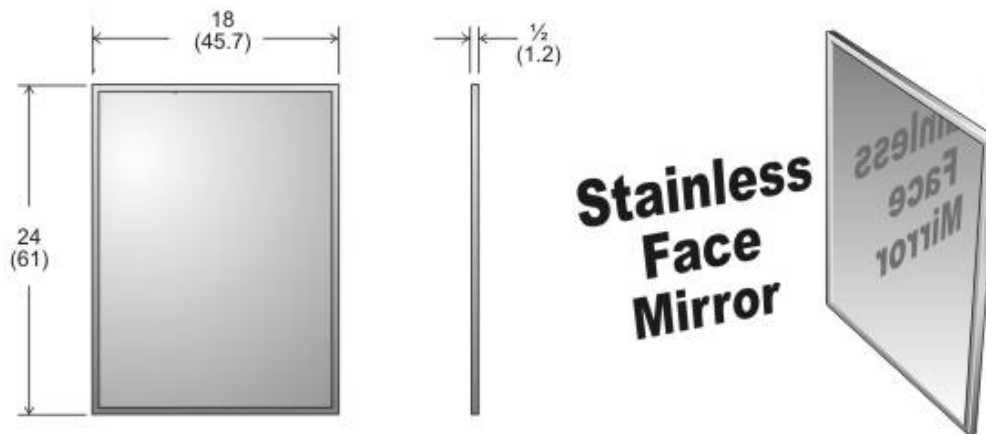

- Quality
- Value
- Service

**Tech
Reference**

[New Products](#)
[Current Installations](#)
[Frost News](#)

Stainless Face Mirror

Code 941SS-1824 **Stainless Face Mirror, XL buff, 18" x 24".**
 Other sizes available.

Specifications:

Site Location: The 941SS stainless face mirror comes with a highly polished stainless steel reflective surface, eliminating breakable glass.

Features: One piece 24 ga. stainless steel channel frame provides rigid assembly. 20 ga. XL buff stainless steel reflective surface. Vandal resistant concealed three way mounting. Full galvanized back panel.

Stock Series Mirror Installation Guide

Code 941-1824: 18" x 24" shown

[Download PDF](#)

Specifications:

Installation: Position bottom of mirror 48" (121) from floor.
Positions may vary depending on size and the type of installation.