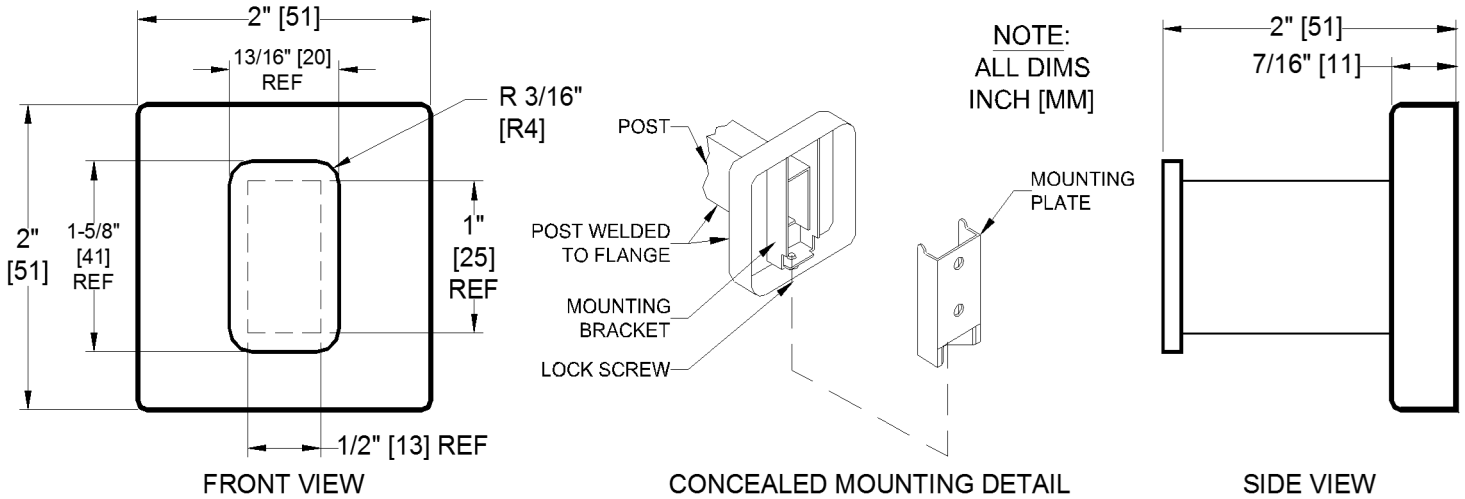

- W= WHITE (POWDER COATED)
- B= BRIGHT STAINLESS STEEL
- S= SATIN # 4 STAINLESS STEEL

**SPECIFICATION**

Single Robe Hook shall be fabricated of stainless steel alloy 18-8, type 304. Post shall be 1/2" x 1" (13 X 25) rectangular tubing with formed mounting flange and bracket welded on end. Cap plate shall be 14 gauge, 3/4" x 1-1/4" (19 X 32) with radiused corners and internally welded to outer end. Mounting plate shall be included and shall be 18 gauge. A stainless steel setscrew shall be provided on bottom perimeter of flange to lock unit to mounting plate. Surface finish shall be bright or satin or white powder coated, as chosen by option and indicated by code suffix.

**Single Robe Hook shall be Model № 7340-B or № 7340-S or 7340-W of American Specialties, Inc., 441 Saw Mill River Road, Yonkers, New York 10701-4913**

**INSTALLATION**

Surface mount unit on door back or wall using two (2) №10 self tapping screws (by others) through holes provided in mounting plate into suitable prepared mountings (by others) or other suitable mounting hardware (by others) to suit door or wall conditions. Hang post and flange assembly on mounting plate and tighten set screw to lock unit to plate. For compliance with ICC/ANSI A-117.1-2003 and ADA Accessibility Guidelines install unit with top of hook 48" (1219) maximum above finished floor (MAX AFF) or 46" (1168) MAX AFF if side reach access over an obstruction (e.g. vanity) with reach depth greater than 10" (254) and less than 25" (635) is only provided or 44" (1118) MAX AFF if forward reach over an obstruction with reach depth greater than 20" (508) and less than 25" (635) is only provided. For general utility install hook with centerline of mounting plate 68" (1727) AFF.