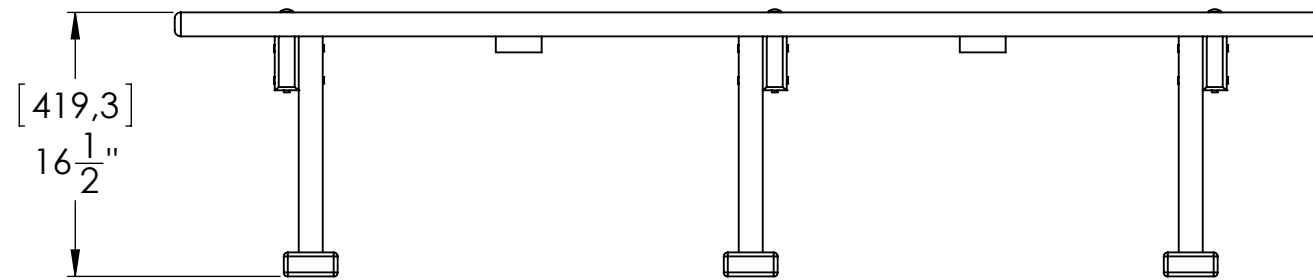

SPECIFICATIONS WIDE BENCH

- 100% RECYCLED PLASTIC (COLOR : SAND OR GRAY)
- STAINLESS STEEL HARDWARE
- 10-YEAR WARRANTY

PRODUCT #	LENGTH	# LEGS	DISTANCE BETWEEN LEGS	APPROX. WEIGHT
68.1502	2 FEET	2	20"	40 LBS
68.1503	3 FEET	2	32"	50 LBS
68.1504	4 FEET	2	39"	60 LBS
68.1505	5 FEET	3	27,5"	80 LBS
68.1506	6 FEET	3	33,5"	90 LBS
68.1507	7 FEET	3	34,5"	100 LBS
68.1508	8 FEET	4	28"	120 LBS
68.1509	9 FEET	4	32"	125 LBS
68.1510	10 FEET	4	36"	135 LBS
68.1511	11 FEET	4	40"	145 LBS
68.1512	12 FEET	4	42"	155 LBS

NORDESCO inc
WWW.NORDESCO.COM

NOTES:	DRAWER : MBusque		PRODUCT : WIDE BENCH	
	VERIFICATION :		ASSEMBLY : N/A	DRAWING : 68.150X
	APPROVAL :		N.B. :	QTY :
	PAPER SIZE : B			DOCUMENT TYPE : SPECIFICATIONS
				PRODUCT NUMBER : 68.150X
				PROJECT/CLIENT :
				# SEQUENTIAL : N/A