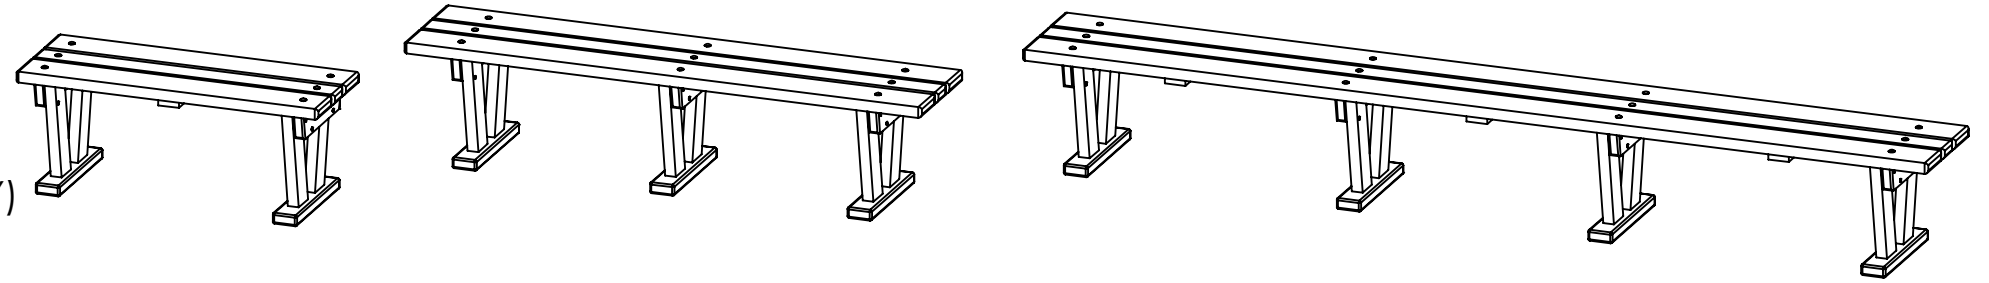

SPECIFICATIONS WIDE BENCH

- 100% RECYCLED PLASTIC (COLOR : SAND OR GRAY)
- STAINLESS STEEL HARDWARE
- 10-YEAR WARRANTY

PRODUCT #	LENGTH	# LEGS	DISTANCE BETWEEN LEGS	APPROX. WEIGHT
68.1502	2 FEET	2	20"	40 LBS
68.1503	3 FEET	2	32"	50 LBS
68.1504	4 FEET	2	39"	60 LBS
68.1505	5 FEET	3	27,5"	80 LBS
68.1506	6 FEET	3	33,5"	90 LBS
68.1507	7 FEET	3	34,5"	100 LBS
68.1508	8 FEET	4	28"	120 LBS
68.1509	9 FEET	4	32"	125 LBS
68.1510	10 FEET	4	36"	135 LBS
68.1511	11 FEET	4	40"	145 LBS
68.1512	12 FEET	4	42"	155 LBS

NORDESCO inc
WWW.NORDESCO.COM

NOTES:	DRAWER : MBusque		PRODUCT : WIDE BENCH	
	VERIFICATION :		ASSEMBLY : N/A	DRAWING : 68.150X
	APPROVAL :		N.B. :	QTY :
	PAPER SIZE : B			DOCUMENT TYPE : SPECIFICATIONS
				PRODUCT NUMBER : 68.150X
				PROJECT/CLIENT :
				# SEQUENTIAL : N/A