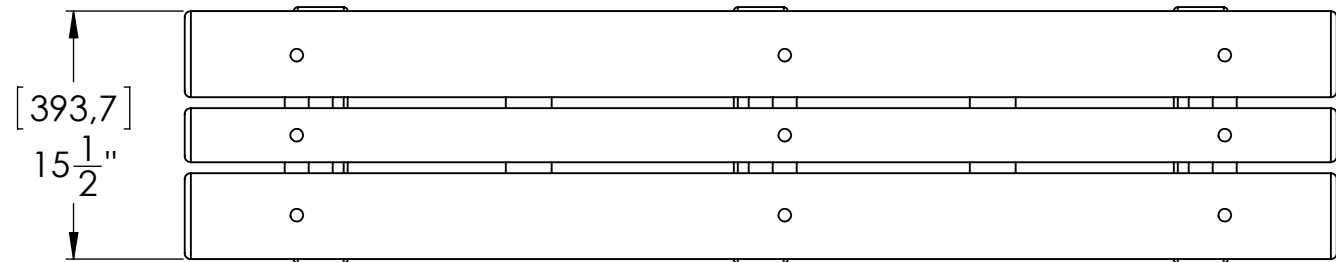

SPECIFICATIONS WIDE BENCH

- 100% RECYCLED PLASTIC (COLOR : SAND OR GRAY)
- STAINLESS STEEL HARDWARE
- 10-YEAR WARRANTY

PRODUCT #	LENGTH	# LEGS	DISTANCE BETWEEN LEGS	APPROX. WEIGHT
68.1502	2 FEET	2	20"	40 LBS
68.1503	3 FEET	2	32"	50 LBS
68.1504	4 FEET	2	39"	60 LBS
68.1505	5 FEET	3	27,5"	80 LBS
68.1506	6 FEET	3	33,5"	90 LBS
68.1507	7 FEET	3	34,5"	100 LBS
68.1508	8 FEET	4	28"	120 LBS
68.1509	9 FEET	4	32"	125 LBS
68.1510	10 FEET	4	36"	135 LBS
68.1511	11 FEET	4	40"	145 LBS
68.1512	12 FEET	4	42"	155 LBS