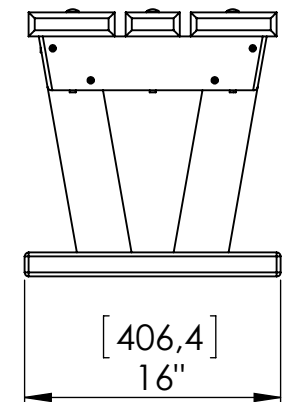

SPECIFICATIONS WIDE BENCH

- 100% RECYCLED PLASTIC (COLOR : SAND OR GRAY)
- STAINLESS STEEL HARDWARE
- 10-YEAR WARRANTY

PRODUCT #	LENGTH	# LEGS	DISTANCE BETWEEN LEGS	APPROX. WEIGHT
68.1502	2 FEET	2	20"	40 LBS
68.1503	3 FEET	2	32"	50 LBS
68.1504	4 FEET	2	39"	60 LBS
68.1505	5 FEET	3	27,5"	80 LBS
68.1506	6 FEET	3	33,5"	90 LBS
68.1507	7 FEET	3	34,5"	100 LBS
68.1508	8 FEET	4	28"	120 LBS
68.1509	9 FEET	4	32"	125 LBS
68.1510	10 FEET	4	36"	135 LBS
68.1511	11 FEET	4	40"	145 LBS
68.1512	12 FEET	4	42"	155 LBS

NORDESCO inc
WWW.NORDESCO.COM

NOTES:	DRAWER : MBusque		PRODUCT : WIDE BENCH	
	VERIFICATION :		ASSEMBLY : N/A	DRAWING : 68.150X
	APPROVAL :		N.B. :	QTY :
	PAPER SIZE : B			DOCUMENT TYPE : SPECIFICATIONS
				PRODUCT NUMBER : 68.150X
				PROJECT/CLIENT :
				# SEQUENTIAL : N/A