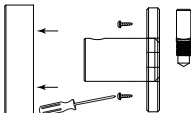

INSTRUCTIONS FOR INSTALLATION

Bobrick Cubicle Collection B-542 Clothing Hook

1. Unscrew pin

2. Unscrew escutcheon

3. Insert mounting screws

4. Replace escutcheon

5. Replace pin

© 2009 by Bobrick Washroom Equipment, Inc.
Form No. 542-69 Revised 6/09