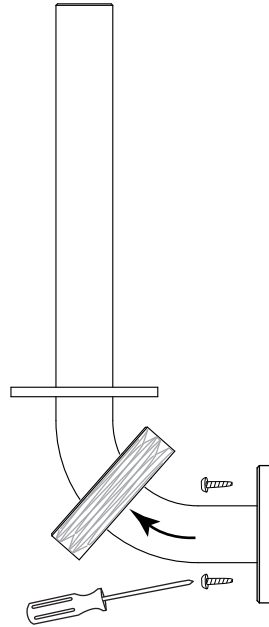

INSTRUCTIONS FOR INSTALLATION

Bobrick Cubicle Collection B-541 Spare Toilet Roll Holder

1. Unscrew escutcheon

2. Insert mounting screws

3. Replace escutcheon

© 2009 by Bobrick Washroom Equipment, Inc.
Form No. 541-69 Revised 6/09