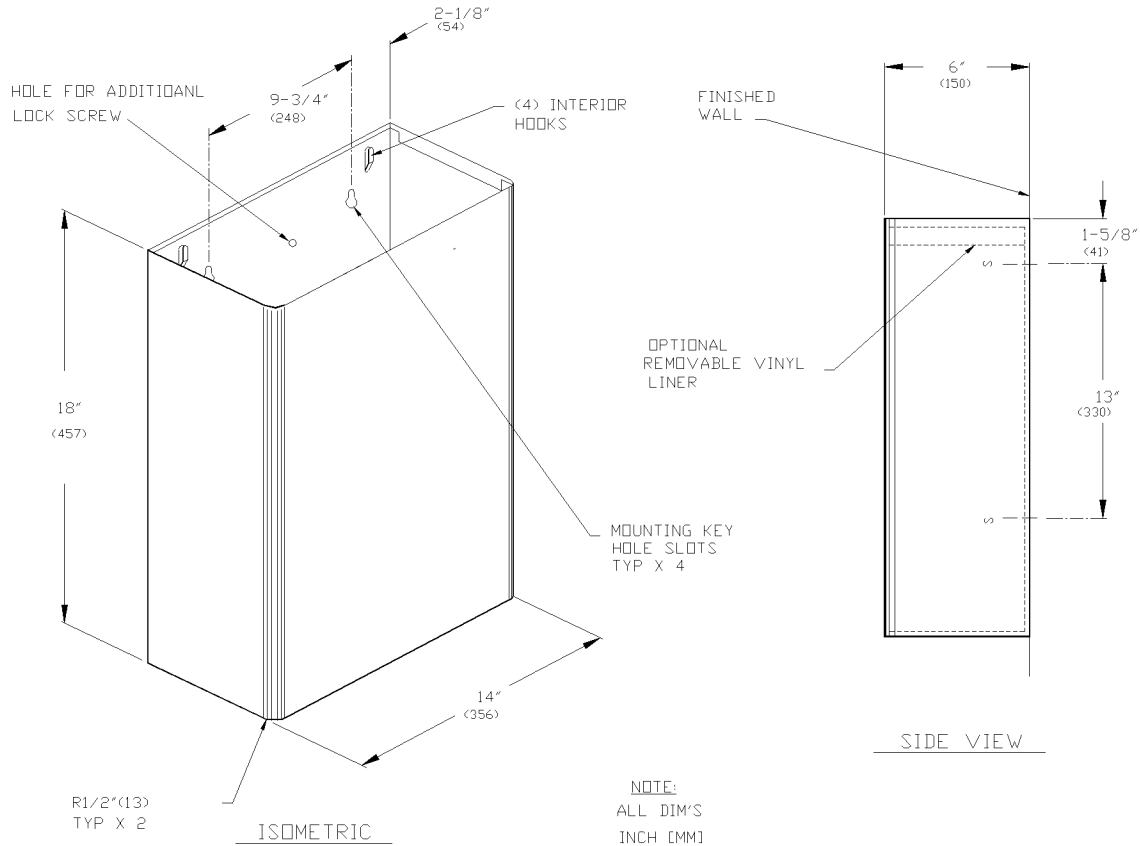

SPECIFICATION

Surface Mounted Medium Capacity Waste Receptacle shall hold 6.5 gal. [24.8 liters] of dry solid waste and shall be 22 gauge type 304 stainless steel alloy 18-8. All exposed surfaces shall have a satin finish and be protected during shipment by PVC film easily removable after installation. Vertical front edges shall be rounded to 1/2" [13] radius for passer-by safety. Unit shall have no exposed fastening devices or spot welded seams and shall have hemmed top lip for user safety. Receptacle shall have four (4) interior hooks for hanging a reusable heavy gauge vinyl liner bag with grommets (to order replacements specify model 58-PY). Receptacle shall be screw mounted to wall through keyhole slots on back of unit and shall be theft resistant after installation of concealed locking screw.

Surface Mounted Medium Capacity Waste Receptacle shall be Model № 0828 as manufactured by American Specialties, Inc., 441 Saw Mill River Road, Yonkers, NY 10701-4913

INSTALLATION

For general utility, mount the receptacle 22" [559] above finished floor (AFF) from bottom of unit. Hang unit on pre-installed four (4) screws (by others) on wall through the mounting keyhole slots. Install and fasten theft-resistant screw (by others) to wall through top middle hole of receptacle. For compliance with 2010 ADA Accessibility Standards install unit so that top edge is less than 45" [1143] maximum above finished floor (AFF).