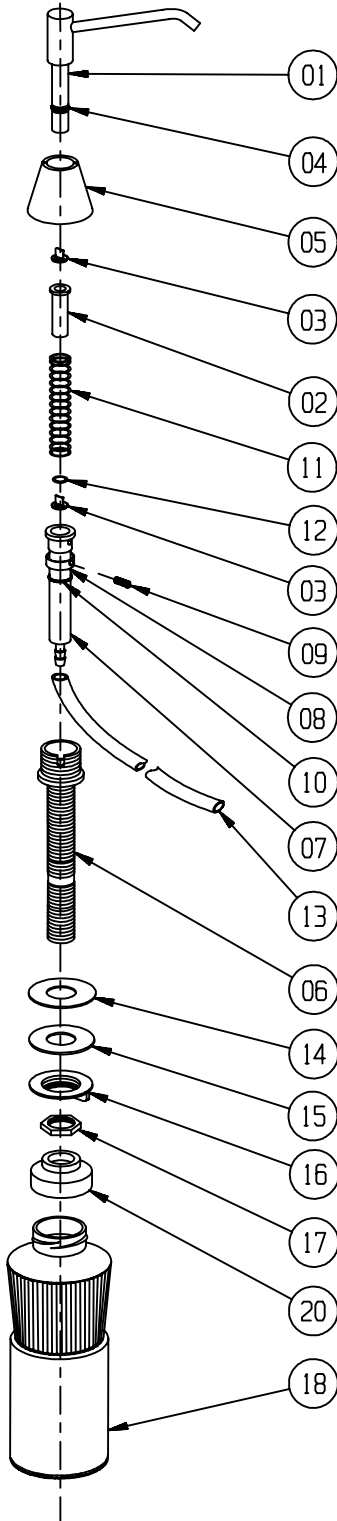

AMERICAN SPECIALTIES, INC.
441 Saw Mill River Road, Yonkers, NY 10701 (914) 476-9000

0332-PL

Effective date: May 05
Supersedes: (all)

Lavatory / Countertop Mounted Liquid Soap Dispenser Repair Kits

ITEM No.	PART DESCRIPTION
0332-01A	PISTON & SPOUT ASSEMBLY (4"-102mm)
0332-01B	PISTON & SPOUT ASSEMBLY (6"-152mm)
0332-02	PLASTIC SPACER
0332-03	DUCK - BILL CHECK VALVE
0332-04	PISTON ' O ' - RING SEAL
0332-05	CHROME PLATED BRASS ESCUTCHEON
0332-06	PLASTIC THREADED SHANK
0332-07	CLEAR PLASTIC CYLINDER
0332-08	STAINLESS STEEL COLLAR
0332-09	STAINLESS STEEL SCREW
0332-10	' O ' - RING SEAL
0332-11	MAIN SPRING
0332-12	STAINLESS STEEL WASHER (S)
0332-13	SUPPLY TUBE
0332-14	RUBBER WASHER
0332-15	STAINLESS STEEL WASHER (L)
0332-16	PLASTIC WING NUT
0332-17	PLASTIC HEX LOCK NUT
0332-18	PLASTIC BOTTLE (34 OUNCE - 1 liter)
0332-19	SPANNER WRENCH
0332-20	PLASTIC THREADED BOTTLE CAP (adapter)
0332-21	PLASTIC BOTTLE (20 OUNCE - 592 ml)

REPAIR KITS AVAILABLE

Note: Items in kits (shaded items) NOT available separately

ITEM No.	KIT DESCRIPTION
0332-22	Complete Valve Assembly, 4"(102mm) Spout, includes items 1,2,3,4,5,7,8,9,10,11,12,13.
0332-23	Complete Valve Assembly, 6"(152mm) Spout, includes items 1,2,3,4,5,7,8,9,10,11,12,13.
0332-24	Basin Shank Housing Assembly includes items 6,14,15,16,17.
0332-25	Piston & Spout Assembly 4"(102mm) Spout, includes items 1,4.
0332-26	Piston & Spout Assembly 6"(152mm) Spout, includes items 1,4.