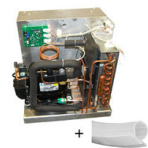

COOLING SYSTEM 400W/230V/50-60HZ INCL.GASKET STRIP

KÜHLSYSTEM 400W/230V/50-60HZ INKL.DICHTUNG

77060076E