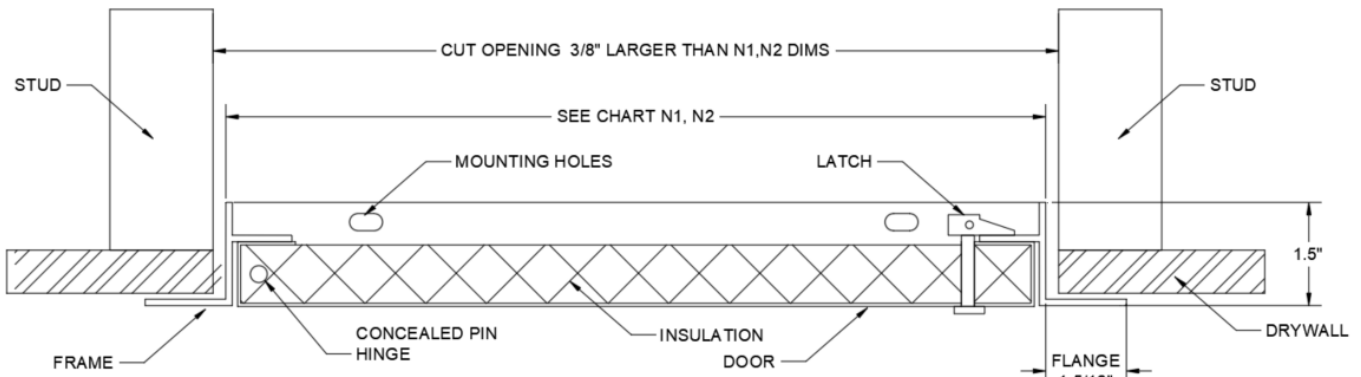

Screwdriver Latch

Cylinder Lock and Key Latch
 Minimum 2x Keys Included

Rear Side

Aluminum Access Panel Doors

Screwdriver Latch

Screw Driver Latch	Dynasty Item #	Nominal Size (in)	Neck Size N1		Neck Size N2		Opening Size W1		Opening Size L1		Overall Size W2		Overall Size L2	
			mm	in	mm	in	mm	in	mm	in	mm	in	mm	in
			AL-2400-12x12	12x12	311	12.24	311	12.24	305	12.01	305	12.01	374	14.72
AL-2400-14x14	14x14	361	14.21	361	14.21	355	13.98	355	13.98	424	16.69	424	16.69	
AL-2400-16x16	16x16	412	16.22	412	16.22	406	15.98	406	15.98	475	18.70	475	18.70	
AL-2400-18x18	18x18	463	18.23	463	18.23	457	17.99	457	17.99	526	20.71	526	20.71	
AL-2400-20x20	20x20	514	20.24	514	20.24	508	20.00	508	20.00	577	22.72	577	22.72	
AL-2400-22x22	22x22	565	22.24	565	22.25	559	22.00	558.8	22.00	627	24.69	627	24.69	
AL-2400-24x24	24x24	615	24.21	615	24.21	609	23.98	609	23.98	678	26.69	678	26.69	
AL-2400-30x30	*30x30	768	30.24	768	30.24	762	30.00	762	30.00	831	32.72	831	32.72	
AL-2400-36x36	*36x36	920	36.22	920	36.22	914	35.98	914	35.98	983	38.70	983	38.70	
AL-2400-24x30	*24x30	616	24.25	768	30.24	610	24.00	762	30.00	679.5	26.75	831	32.72	
AL-2400-24x36	*24x36	618	24.31	924	36.38	610	24.00	914	36.00	679	26.75	984	38.75	

*Items with astrix have 2 latches on door

- Specifications:** For Walls and Ceilings
- Material:** Aluminum: .064" (1.2mm) thk. door and .094" (2.4mm) thk. frame
- Door:** Flush to edge of frame
- Frame:** 1-5/16" mitered aluminum extrusion flange with 1-1/2" deep mounting frame
- Hinges:** Concealed Pin Hinge
- Door Opening Angle:** set to open to 180 degrees
- Insulation:** 3/4" expanded polystyrene (EPS) foil lined insulation, with 3.2 R-value at 75 degrees F mean temperature
- Gasketing:** Closed Cell EVA Foam 1/32" thk. x 3/8" wide
- Latch:** Screwdriver operated cam latch
- Finish:** Mill finish (aka unfinished)
- Fire Rated:** Not Rated
- Keys:** Not Included