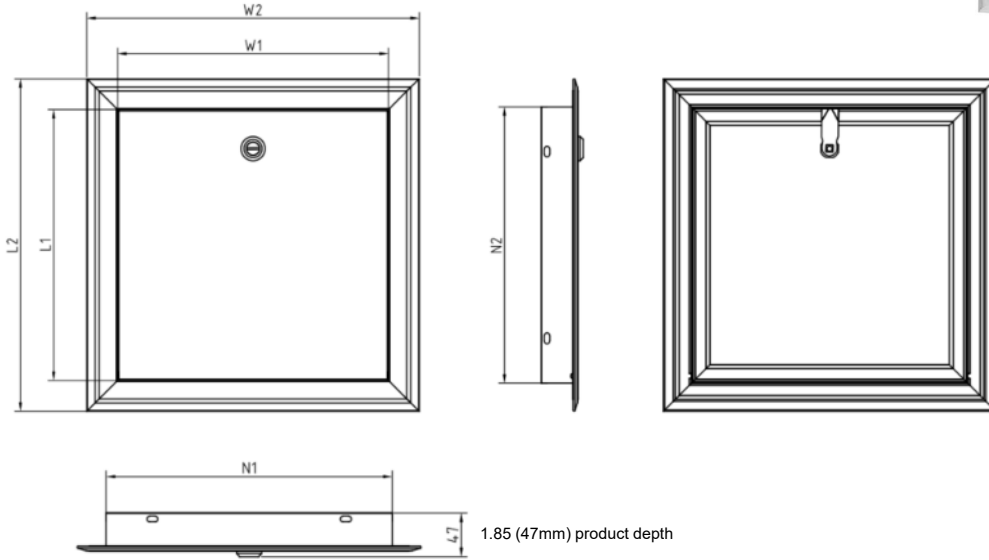

Screw Driver Latch	Dynasty Item #	Nominal Size (in)	Neck Size N1		Neck Size N2		Opening Size W1		Opening Size L1		Overall Size W2		Overall Size L2			
			mm	in	mm	in	mm	in	mm	in	mm	in	mm	in		
			AL-2400-12x12	12x12	311	12.24	311	12.24	305	12.01	305	12.01	374	14.72	374	14.72
AL-2400-14x14	14x14	361	14.21	361	14.21	355	13.98	355	13.98	424	16.69	424	16.69			
AL-2400-16x16	16x16	412	16.22	412	16.22	406	15.98	406	15.98	475	18.70	475	18.70			
AL-2400-18x18	18x18	463	18.23	463	18.23	457	17.99	457	17.99	526	20.71	526	20.71			
AL-2400-20x20	20x20	514	20.24	514	20.24	508	20.00	508	20.00	577	22.72	577	22.72			
AL-2400-22x22	22x22	565	22.24	565	22.25	559	22.00	558.8	22.00	627	24.69	627	24.69			
AL-2400-24x24	24x24	615	24.21	615	24.21	609	23.98	609	23.98	678	26.69	678	26.69			
AL-2400-30x30	*30x30	768	30.24	768	30.24	762	30.00	762	30.00	831	32.72	831	32.72			
AL-2400-36x36	*36x36	920	36.22	920	36.22	914	35.98	914	35.98	983	38.70	983	38.70			
AL-2400-24x30	*24x30	616	24.25	768	30.24	610	24.00	762	30.00	679.5	26.75	831	32.72			
AL-2400-24x36	*24x36	618	24.31	924	36.38	610	24.00	914	36.00	679	26.75	984	38.75			

*Items with astrix have 2 latches on door

- •**Specifications:** For Walls and Ceilings
- •**Material:** Aluminum: .064" (1.2mm) thk. door and .094" (2.4mm) thk. frame
- •**Door:** Flush to edge of frame
- •**Frame:** 1-5/16" mitered aluminum extrusion flange with 1-1/2" deep mounting frame
- •**Hinges:** Concealed Pin Hinge
- •**Door Opening Angle:** set to open to 180 degrees
- •**Insulation:** 3/4" expanded polystyrene (EPS) foil lined insulation, with 3.2 R-value at 75 degrees F mean temperature
- •**Gasketing:** Closed Cell EVA Foam 1/32" thk. x 3/8" wide
- •**Latch:** Screwdriver operated cam latch
- •**Finish:** Mill finish (aka unfinished)
- •**Fire Rated:** Not Rated
- •**Keys:** Not Included