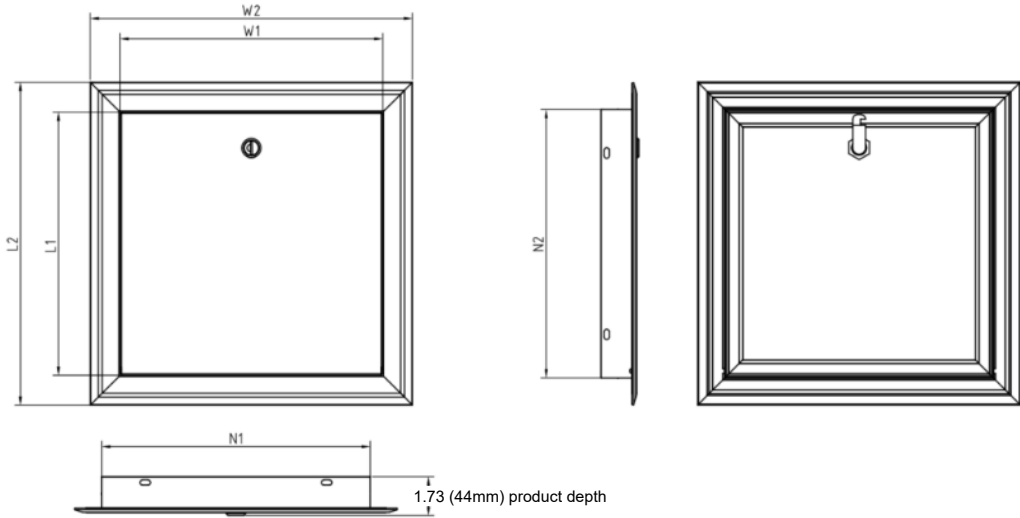

*Items with astrix have 2 latches on door

- Specifications:** For Walls and Ceilings
- Material:** Aluminum: .064" (1.2mm) thk. door and .094" (2.4mm) thk. frame
- Door:** Flush to edge of frame
- Frame:** 1-5/16" mitered aluminum extrusion flange with 1-1/2" deep mounting frame
- Hinges:** Concealed Pin Hinge
- Door Opening Angle:** set to open to 180 degrees
- Insulation:** 3/4" expanded polystyrene (EPS) foil lined insulation, with 3.2 R-value at 75 degrees F mean temperature
- Gasketing:** Closed Cell EVA Foam 1/32" thk. x 3/8" wide
- Latch:** Screwdriver operated cam latch
- Finish:** Mill finish (aka unfinished)
- Fire Rated:** Not Rated
- Keys:** Not Included

Aluminum Access Panel Doors

Cylinder Lock and Key Latch

Dynasty Item #	Nominal Size (in)	Neck Size N1		Neck Size N2		Opening Size W1		Opening Size L1		Overall Size W2		Overall Size L2	
		mm	in	mm	in	mm	in	mm	in	mm	in	mm	in
AL-2400-12x12-K	12x12	311	12.24	311	12.24	305	12.01	305	12.01	374	14.72	374	14.72
AL-2400-14x14-K	14x14	361	14.21	361	14.21	355	13.98	355	13.98	424	16.69	424	16.69
AL-2400-16x16-K	16x16	412	16.22	412	16.22	406	15.98	406	15.98	475	18.70	475	18.70
AL-2400-18x18-K	18x18	463	18.23	463	18.23	457	17.99	457	17.99	526	20.71	526	20.71
AL-2400-20x20-K	20x20	514	20.24	514	20.24	508	20.00	508	20.00	577	22.72	577	22.72
AL-2400-22x22-K	22x22	565	22.24	565	22.25	559	22.00	558.8	22.00	627	24.69	627	24.69
AL-2400-24x24-K	24x24	615	24.21	615	24.21	609	23.98	609	23.98	678	26.69	678	26.69
AL-2400-30x30-K	*30x30	768	30.24	768	30.24	762	30.00	762	30.00	831	32.72	831	32.72
AL-2400-36x36-K	*36x36	920	36.22	920	36.22	914	35.98	914	35.98	983	38.70	983	38.70
AL-2400-24x30-K	*24x30	616	24.25	768	30.24	610	24.00	762	30.00	679.5	26.75	831	32.72
AL-2400-24x36-K	*24x36	618	24.31	924	36.38	610	24.00	914	36.00	679	26.75	984	38.75