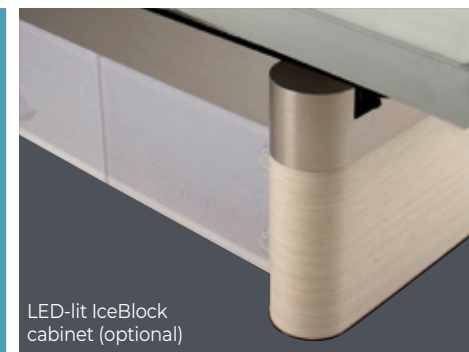

NUAGE™ VECTOR †STUDIO
MIND BODY EXPERIENCE

NUAGE™ VECTOR

MIND BODY EXPERIENCE

The most advanced healing and relaxation technology available today, the striking Nuage Vector's™ +Studio Total Immersion System™ touches guests' every sense. This completely programmable all electric salon table is a technological miracle. Soothing chromatherapy lighting, embedded digital table warmer, acoustic resonance, embedded Bluetooth stereo speakers, and tablet with meditative nature journeys.

Tablet with meditative journeys for the ultimate experience

LED-lit IceBlock cabinet (optional)

Dimensions

- Width Options: 30", 32" (76 cm, 81 cm)
- Length: 73" (185 cm)
- Height Range: 25"- 37" (63.5 cm - 94 cm)
- Recommended Lift Capacity: 650 lbs (295 kg)

Electrical:

- 110V / 220V available
- International plug options
- listed motors & controls

Features:

- Programmable all electric salon top
- Strata 3" memory foam system
- Premium brushed aluminum trim
- LED-lit IceBlock shelf (16 colors)
- Premium laminate options