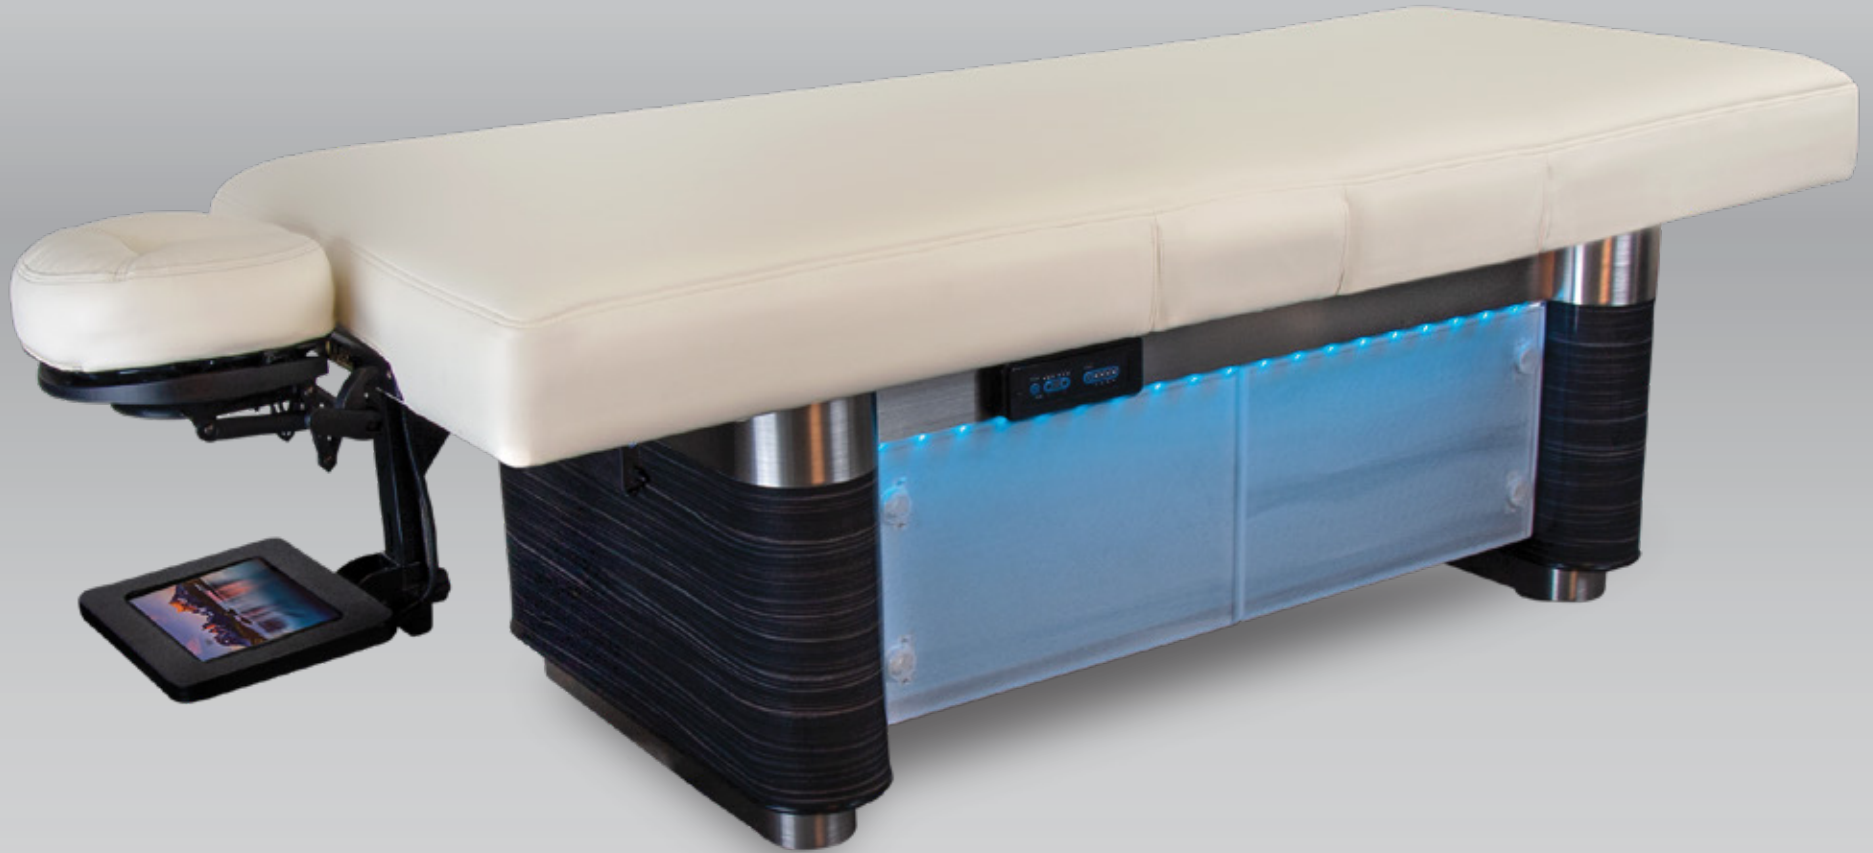

NUAGE™ VECTOR †STUDIO
MIND BODY EXPERIENCE

NUAGE™ VECTOR

MIND BODY EXPERIENCE

The most advanced healing and relaxation technology available today, the striking Nuage Vector's™ +Studio Total Immersion System™ touches guests' every sense. This completely programmable all electric salon table is a technological miracle. Soothing chromatherapy lighting, embedded digital table warmer, acoustic resonance, embedded Bluetooth stereo speakers, and tablet with meditative nature journeys.

Tablet with meditative journeys for the ultimate experience

LED-lit IceBlock cabinet (optional)

Dimensions

- Width Options: 30", 32" (76 cm, 81 cm)
- Length: 73" (185 cm)
- Height Range: 25"- 37" (63.5 cm - 94 cm)
- Recommended Lift Capacity: 650 lbs (295 kg)

Electrical:

- 110V / 220V available
- International plug options
- listed motors & controls

Features:

- Programmable all electric salon top
- Strata 3" memory foam system
- Premium brushed aluminum trim
- LED-lit IceBlock shelf (16 colors)
- Premium laminate options

Salon top with Thermasoft™ Dual-Zone embedded table warmer