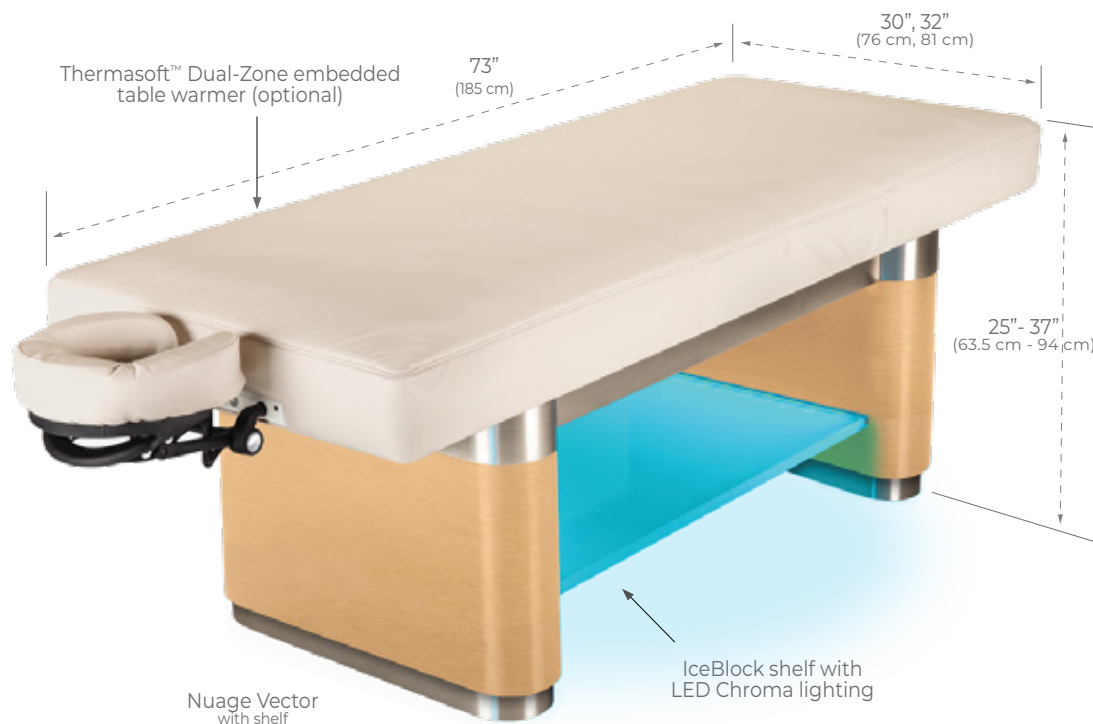

NUAGE™ VECTOR †STUDIO
MIND BODY EXPERIENCE

NUAGE™ VECTOR

MIND BODY EXPERIENCE

The most advanced healing and relaxation technology available today, the striking Nuage Vector's™ +Studio Total Immersion System™ touches guests' every sense. This completely programmable all electric salon table is a technological miracle. Soothing chromatherapy lighting, embedded digital table warmer, acoustic resonance, embedded Bluetooth stereo speakers, and tablet with meditative nature journeys.

Tablet with meditative journeys for the ultimate experience

LED-lit IceBlock cabinet (optional)

Dimensions

- Width Options: 30", 32" (76 cm, 81 cm)
- Length: 73" (185 cm)
- Height Range: 25"- 37" (63.5 cm - 94 cm)
- Recommended Lift Capacity: 650 lbs (295 kg)

Electrical:

- 110V / 220V available
- International plug options
- listed motors & controls

Features:

- Programmable all electric salon top
- Strata 3" memory foam system
- Premium brushed aluminum trim
- LED-lit IceBlock shelf (16 colors)
- Premium laminate options

Salon top with Thermasoft™ Dual-Zone embedded table warmer