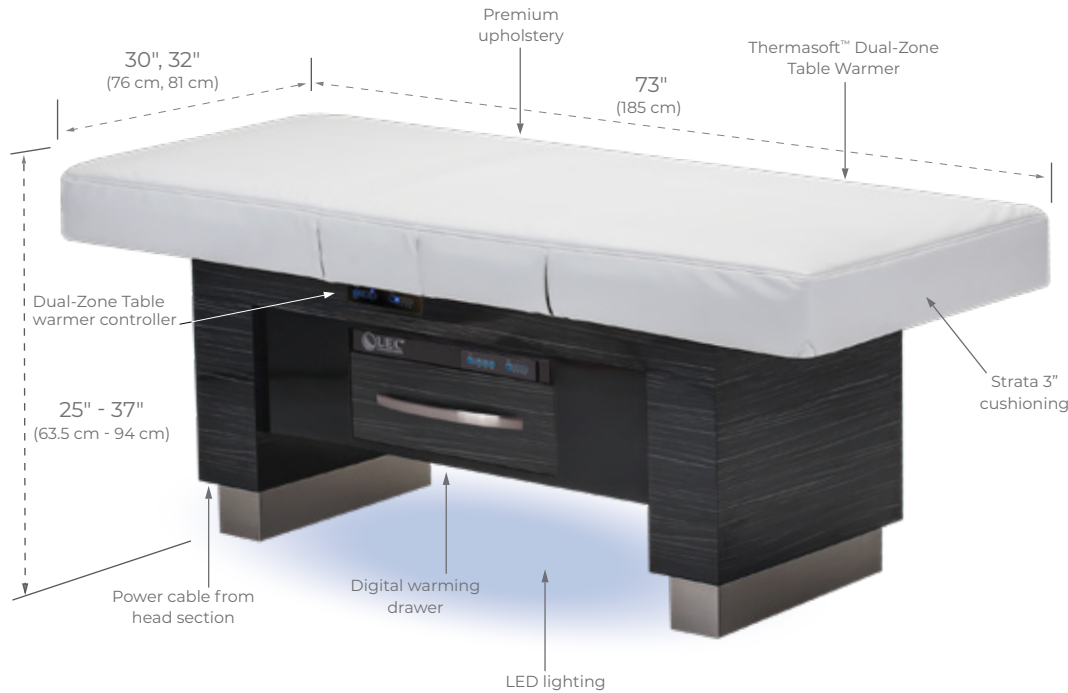

# NUAGE PEDESTAL™ +STUDIO

SLEEK, SEXY & ULTRA-RELIABLE

Transform your treatment room with the incomparable Nuage™ Pedestal +Studio. The industry's smoothest, quietest electric lift actuator powers this modern treatment table. A vast array of comfort and aesthetic innovations from the world's finest treatment table manufacturer makes the Nuage experience both stunning to the eye and luxurious to the touch.

### Features

- Programmable electric salon top
- Strata™ 3" memory foam cushioning
- Premium Ultraleather® or Promessa® upholstery
- Digital Warming Drawer
- Warming drawer accent panel in black or white lacquer to complement table laminate
- Thermasoft™ Dual-Zone Table Warmer
- Pedestal design with brushed aluminum trim
- Ultra-smooth & quiet electric lift actuator
- Attractive square corners
- LED accent lighting
- +Studio finishes

### Options

- So Sound® acoustic resonance therapy
- PivotPerfect™ side arms
- Caress™ / Flex-Rest™ self adjusting platform with Strata™ FacePillow

### Specifications

- Width: 30", 32" (76 cm, 81 cm)
- Length: 73" (185 cm)
- Height range: 25" - 37" (63.5 cm - 94 cm)
- Recommended Lift Capacity: 625 lbs (283 kg)