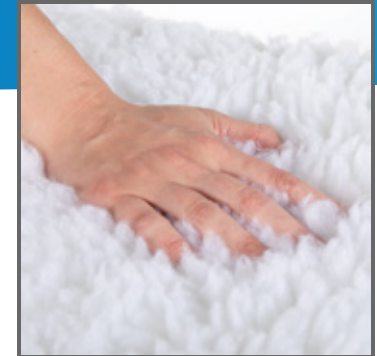

EarthLite®
WORLD'S #1 BRAND IN MASSAGE™

DLX™ DIGITAL MASSAGE TABLE WARMER

HEALING HUMANITY THROUGH TOUCH™

Earthlite® DLX™ Digital Massage Table Warmer

Earthlite's top of the line digital DLX™ Digital Massage Table Warmer features a plush fleece outer cover and a proprietary digital warming pad, offering programmable temperatures up to 135°F and time settings up to 10 hours. Overheat protection and automatic shutoff provide added safety and security. The fitted 1" (2.5cm) fleece cover is conveniently removable for machine washing. Fits all full-sized treatment tables up to 33" x 73" x 8" (84x185x20cm). Designed for commercial use. Earthlite, the world's #1 brand in massage, offers a one-year hassle free warranty.

- **TWO-IN-ONE MASSAGE TABLE WARMER & FLEECE PAD**
Your clients will stay warm and cozy this premium 1" (2.5cm) thick fleeced heating pad in the coldest of environments.
- **PROPRIETARY DIGITAL TOUCH SCREEN HAND CONTROL**
Makes programming easy. Automatically dims after 1 minute of non-use.
- **DIGITALLY CONTROLLED TEMPERATURE AND TIMER**
Choose the perfect temperature (up to 135 degrees) for your clients with the easy-to-use hand control. Set the timer in half hour increments up to 10 hours.
- **OVERHEAT PROTECTION AND AUTOMATIC SHUTOFF**
Proprietary digital circuitry provides ultimate safety and convenience.
- **GENEROUSLY SIZED**
Fits all full-sized massage tables (33" x 73" x 8"). Durable elastic trim holds the fitted warmer securely in place. 9 ft. (3m) power cord conveniently reaches wall power outlets.
- **MACHINE WASHABLE**
Removable fleece allows for machine washing.
- **ONE YEAR WARRANTY**
Backed by Earthlite, the world's leading professional massage brand, since 1987.

Ergonomic hand control with convenient LED Display

Super soft and plush fleece for unsurpassed comfort

Fits all full-sized treatment tables up to 33" x 73" x 8" (84 x 185 x 20cm)

Table warmer separates from fleece cover for easy cleaning