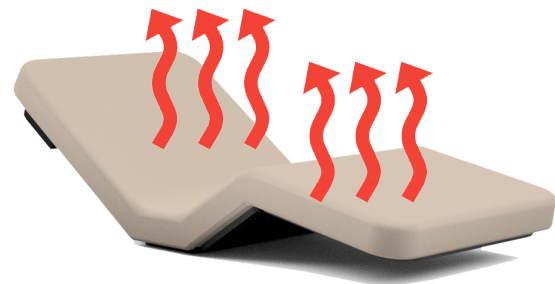

## Clodagh Leo

- Quiet, electric/hydraulic lift
- Electric salon top
- Multi-function foot control

The Clodagh Leo is a cutting edge design crafted with the simplicity and functionality Clodagh is known for. The wood shelf, coupled with welded one piece frame construction creates a truly unique aesthetic.

Integrated Heated Top  
(Optional)

## TABLE SPECIFICATIONS

Lift System	Electric Hydraulic
Controls	Foot Control
Lifting Capacity	500 lbs. (249.5 kg)
Fabric	TerraTouch - Medical Grade, ISO 10993
Finish	Water Based Stain or Lacquer
Padding	4" (10.2 cm) or 6" (15.2 cm) AeroCel™ (Optional)
Height Range 4" (10.2 cm) pad	25" - 37" (64 cm - 94 cm)
Width	29" (73.6 cm), 31" (78.7 cm), 33" (84 cm)
Length	73" (185.4 cm)
Options (must be ordered with table)	Integrated Heated Top, ABC System, Oakworks Bluetooth Speaker, Hand Control, Base Powder Coat
Warranty	3 years parts, 2 years labor
Safety Listings	cETLus listed 3034177

## HEATED TOP (OPTIONAL)

Our new system is imbedded in the foam, creating a more even heat, and has three settings.