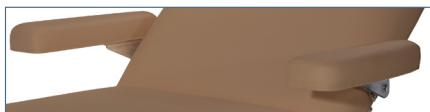

STANDARD FEATURES:

- Load Capacity: 550 lbs.
- 72"L x 30"W
- Height range: 24-33"
- 76" Length with ankle extension
- 87" Length with ankle extension and face rest
- Solid beech wood frame
- 3.5" Multi-layer foam
- 8" on center dual-end accessory ports
- Rounded corners
- Open shelf storage
- Interlocking legs
- Table includes: Solutions classic adjustable face rest with crescent pillow, salon head and neck support pillow, removable side arms, front arm sling, and ankle extension

Exclusive spas and clinics trust our Aura Deluxe Stationary Massage Table to provide incredible client comfort. Tailored as a high-end clinic or spa solution, our table features a manual hydraulic lift spring adjustment for both back and knee sections for easy, accurate positioning. Some assembly required.

STANDARD TABLE:

- I9339** - Aura Deluxe
72"L x 30"W x 24-33"H

Qty _____

SOLUTIONS UPHOLSTERY CHOICES:

- | | |
|--|---|
| <input type="checkbox"/>  Beige | <input type="checkbox"/>  Otter |
| <input type="checkbox"/>  Chocolate | <input type="checkbox"/>  Charcoal |
| <input type="checkbox"/>  Black | |