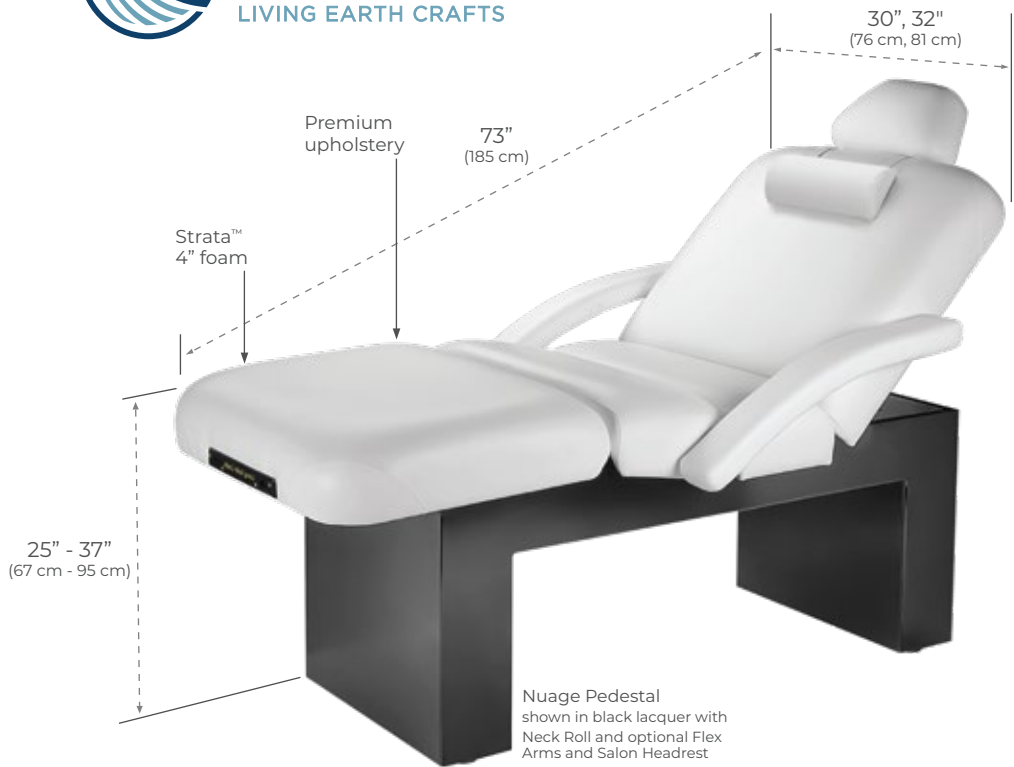

LEIC[®]
LIVING EARTH CRAFTS

NUAGE™

ALL ELECTRIC MULTI-PURPOSE TABLE

NUAGE™

ALL ELECTRIC MULTI-PURPOSE TABLE

The Nuage™ features the industry's only programmable, all electric lift actuators with soft start, soft stop technology. LEC's master craftsmen hand upholster these tables with LEC's top-of-the-line proprietary Strata™ memory foam cushioning and supple Natursoft™ upholstery. Choose from a variety of hardwood cabinet styles, modern pedestal finishes and upholstery choices to complement the finest decors. LEC's Nuage collection also sports a full line of technological enhancement options to improve operational efficiency and client comfort.

3 Unique Base Style Options

Cuvee

Contemporary

Dimensions

- Width Options: 30", 32" (76, 81 cm)
- Length: 73" (185 cm)
- Height Range: 25" - 37" (67 - 95 cm)
- Recommended Lift Capacity: 625 lbs (283 kg)

Features

- Programmable electric salon top
- Ultra-stable cross braced steel frame
- Whisper-silent Electra-Glide™ lift actuators
- Hand and foot control
- Strata™ 4" memory foam cushioning system
- Premium Natursoft™ upholstery
- PowerPort™ management system
- Neck Roll

Options

- Flex Arms or PivotPerfect™ side arms
- Salon Style headrest
- Aromatherapy platform & Arm shelf
- Massage flat top
- Square corners
- So Sound® acoustic resonance therapy
- Custom wood stains & upholstery
- Caress™ / Flex-Rest™ self adjusting platform with Strata™ FacePillow