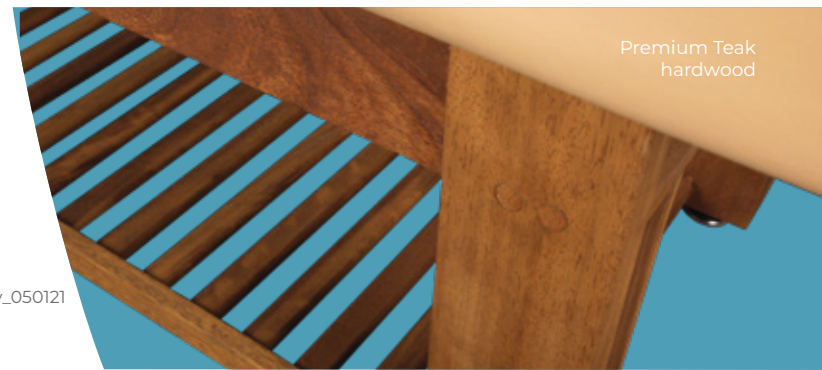

Ergonomic, sturdy fold-away handle for easy table height adjustment

Marine grade foam and Aqua™ vinyl perfect for any wet room treatment