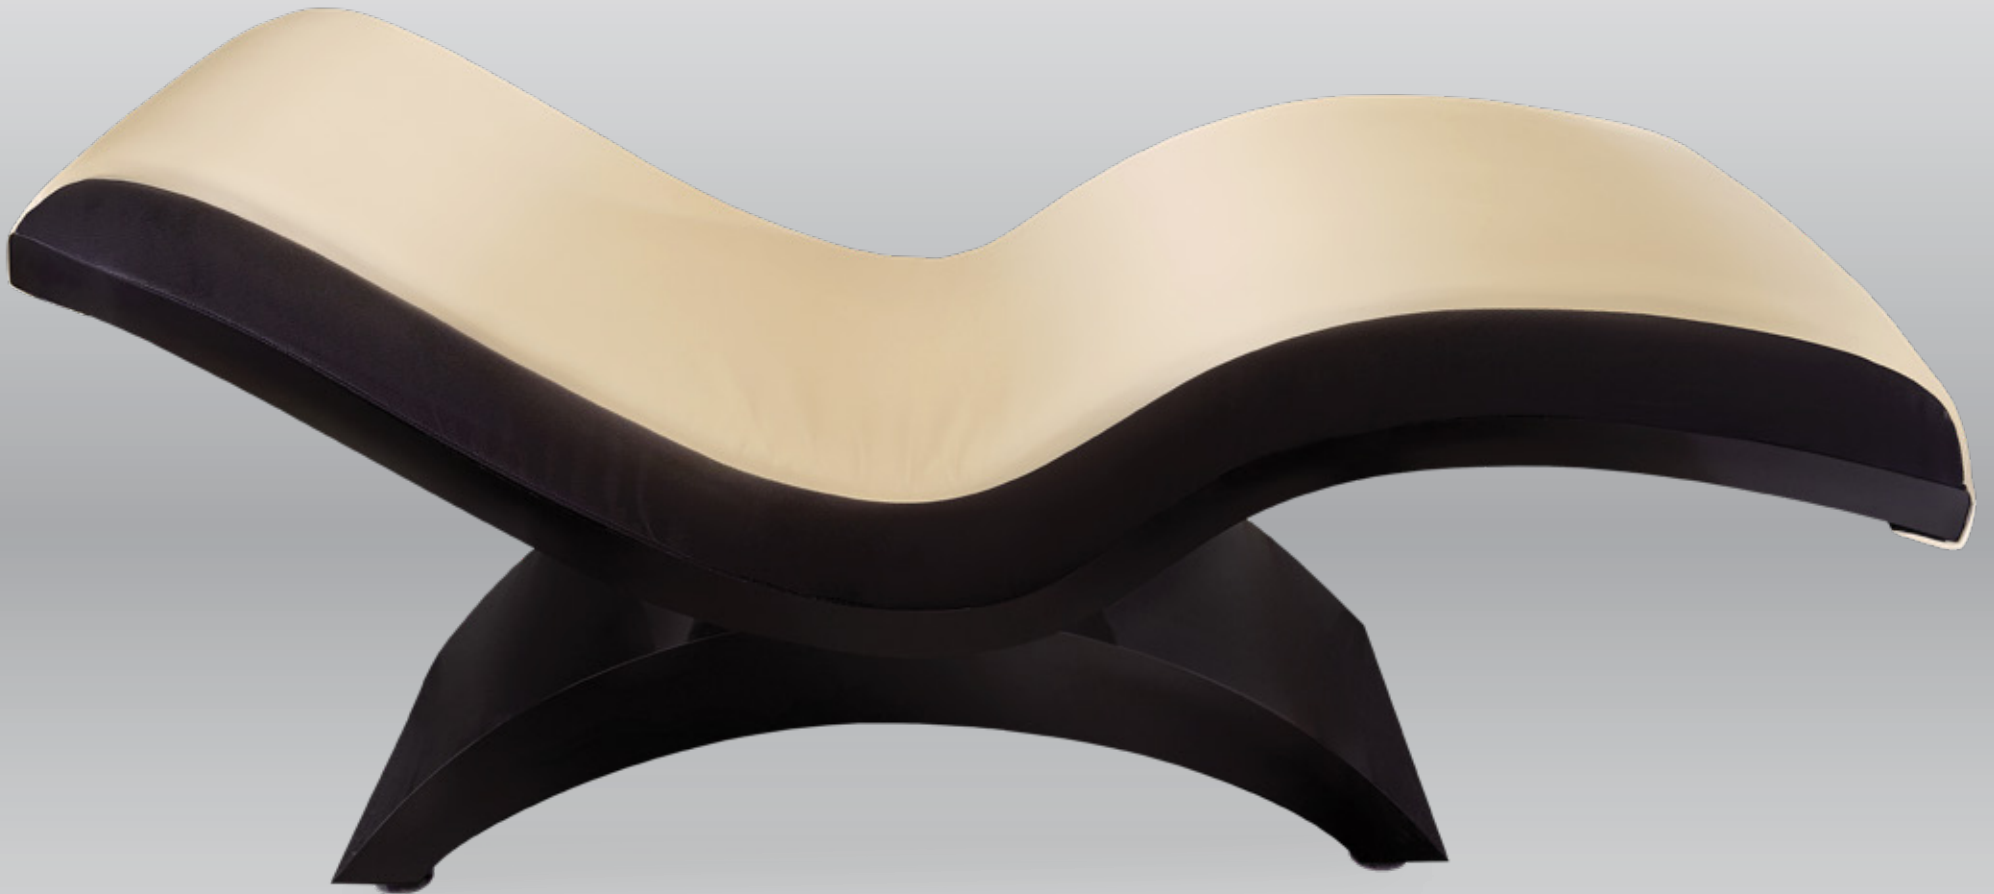

LEIC[®]
LIVING EARTH CRAFTS

ELLA™ WAVE LOUNGER
RELAXATION LOUNGER

ELLA™ WAVE LOUNGER

RELAXATION LOUNGER

The sleekly modern Ella Wave™ Lounger will lull your clients into a dreamy reverie with its gentle rocking action. Match your décor perfectly from a broad array of bespoke fabric and laminate options. Simple, yet elegant.

Ergonomic design for ultimate relaxation with gentle rocking motion

Ergonomic design with optional neck roll for ultimate relaxation

Ella Wave Lounger shown in Urban Velvet 'Aquamarine'

Dimensions

- Width: 27" (68.5 cm)
- Length: 75" (190.5 cm)
- Seat Height: 17" (43 cm)

Features

- Ergonomic design for ultimate relaxation
- Nature's Touch upholstery
- Standard laminate finishes
- Coiled suspension system levitates and gently rocks

Options

- Relaxor® heat and massage
- Neck roll
- Corrosion resistant +Studio laminates
- Premium upgraded fabrics and vinyls