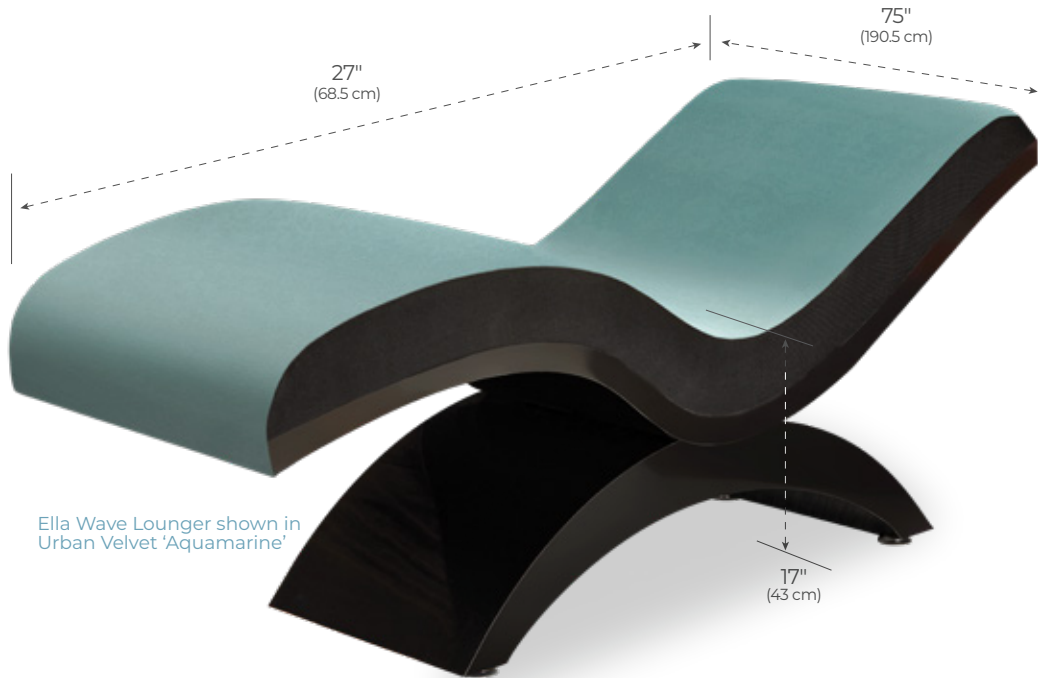

LEIC[®]
LIVING EARTH CRAFTS

ELLA™ WAVE LOUNGER
RELAXATION LOUNGER

ELLA™ WAVE LOUNGER

RELAXATION LOUNGER

The sleekly modern Ella Wave™ Lounger will lull your clients into a dreamy reverie with its gentle rocking action. Match your décor perfectly from a broad array of bespoke fabric and laminate options. Simple, yet elegant.

Ergonomic design for ultimate relaxation with gentle rocking motion

Ergonomic design with optional neck roll for ultimate relaxation

Ella Wave Lounger shown in Urban Velvet 'Aquamarine'

Dimensions

- Width: 27" (68.5 cm)
- Length: 75" (190.5 cm)
- Seat Height: 17" (43 cm)

Features

- Ergonomic design for ultimate relaxation
- Nature's Touch upholstery
- Standard laminate finishes
- Coiled suspension system levitates and gently rocks

Options

- Relaxor® heat and massage
- Neck roll
- Corrosion resistant +Studio laminates
- Premium upgraded fabrics and vinyls