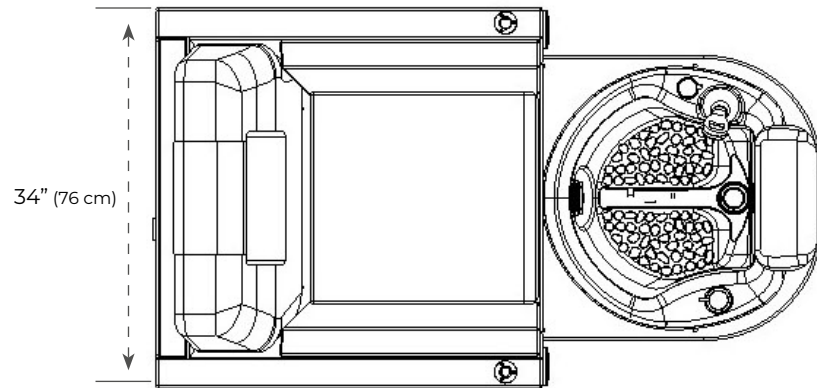

Standard and +Studio Laminate offerings

CUSTOM OPTIONS

Relaxor® Heat & Massage

Swingaway manicure sidetrays & optional center tray

Extended back height (adds 7")

Premium upgraded vinyls

SPECS & DIMS

Dimensions

- Chair Height: 39" (99 cm)
- Extended back (option): 46" (117 cm)
- Seat Height: 22" (56 cm)
- Seat Width: 20.5" (52 cm)

Footprint Dimensions

- Tub retracted: 34.5" (88 cm)
- Tub extended: 57.5" (147 cm)
- Width: 34.5" (88 cm)