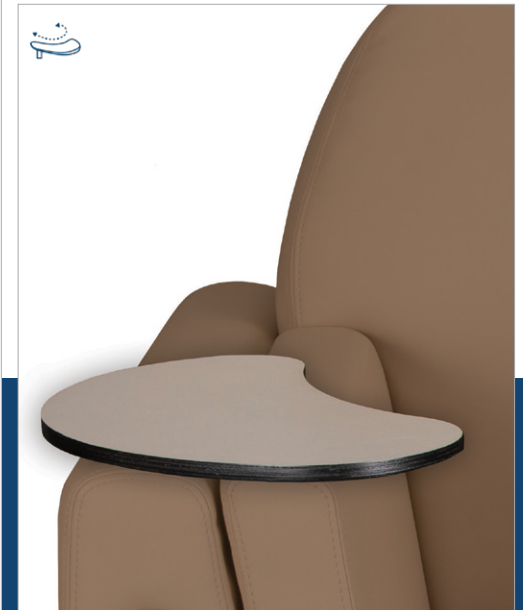

WILSHIRE LE™

LUXURIOUS MANI/PEDI COMBO CHAIR • COMPACT FOOTPRINT • HAND UPHOLSTERED
ELECTRIC RETRACTABLE TUB • MAGNETIC PIPELESS HYDROTHERAPY

FEATURED TECH

Electric retractable jetted footbath

LED-lit basin

Tempered glass tub surface in Black Onyx or Sugar White

Ventilation for manicure & pedicure

Electronic height adjustable footrest

Reliable UL-listed motor

Discharge pump

Dual function hand sprayer

Nature's Touch upholstery

Standard and +Studio Laminate offerings

CUSTOM OPTIONS

Relaxor® Heat & Massage

Swingaway manicure sidetrays & optional center tray

Extended back height (adds 7")

Premium upgraded vinyls

SPECS & DIMS

Dimensions

- Chair Height: 39" (99 cm)
- Extended back (option): 46" (117 cm)
- Seat Height: 22" (56 cm)
- Seat Width: 20.5" (52 cm)

Footprint Dimensions

- Tub retracted: 34.5" (88 cm)
- Tub extended: 57.5" (147 cm)
- Width: 34.5" (88 cm)