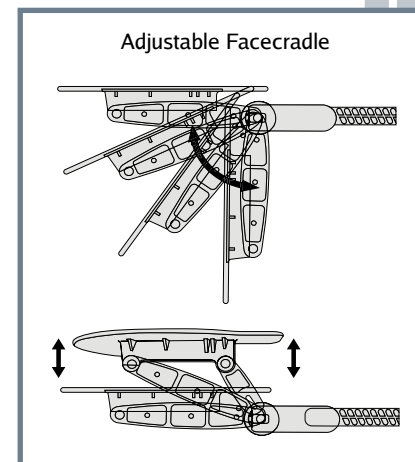

## Features:

- Quality hardwood frame
- Mid-brace™ Cradle-lock cabling system
- Sturdy hinges
- Rounded corners
- Triple layer, 3" cushioning system
- 100% PU upholstery (available in Agate, Teal, Burgundy, Purple, Black)
- 5 year warranty

## Specifications:

- Width: 30" (76 cm)
- Length: 73" (186 cm)
- Weight: 32 lbs.
- Height range: 24" to 33" (61 cm - 84 cm)
- Static weight: 2,400 lbs.
- Max. working weight: 600 lbs.