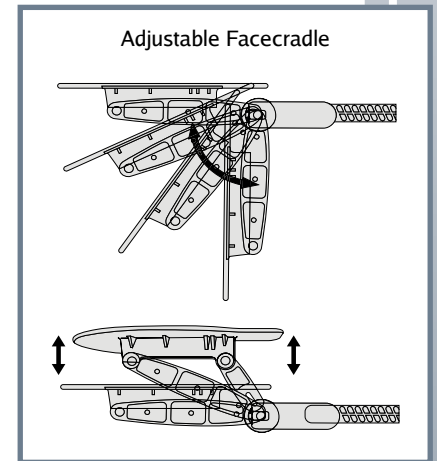

Element

Portable Massage
Table Package

INNER  STRENGTH[®]
by Earthlite

800.441.6759 • ismassagetables.com

Element

Portable Massage Table Package

Package includes:

- Massage table
- Deluxe Adjustable™ headrest & cushion
- Single pocket carry case

Features:

- Quality hardwood frame
- Mid-brace™ Cradle-lock cabling system
- Hardwood corner blocks
- Firm and lightweight 2 ½" Cushioning System
- 100% PU upholstery (available in Agate, Teal, Burgundy, Purple, Black)
- 5 year warranty

Specifications:

- Weight: 32 lbs.
- Width: 30"
- Length: 73"
- Height range: 23.5" to 32.5" (60 cm - 82.5 cm)
- Static weight tested: 2000 lbs.
- Maximum working weight: 500 lbs.

INNER  STRENGTH®
by Earthlite