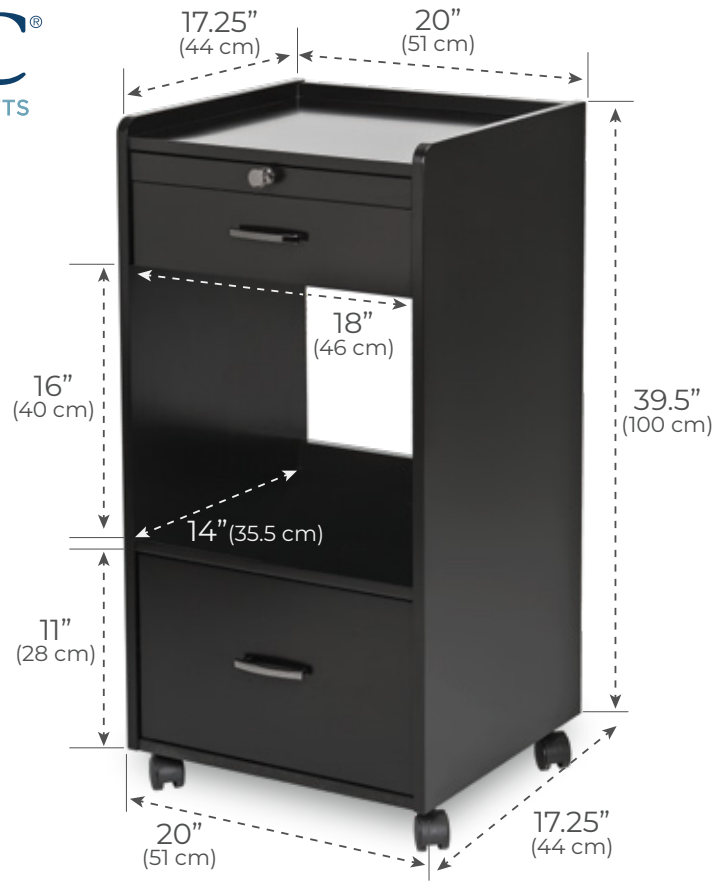

LEIC[®]
LIVING EARTH CRAFTS

ELEMENT™ TROLLEY
VERSATILE SPA TREATMENT
WORKSTATION

ELEMENT™ TROLLEY

VERSATILE SPA TREATMENT WORKSTATION

A versatile trolley that is as beautiful as it is functional. The Element Trolley has a laminate working surface that is easy to clean and maintain. The trolley anticipates the needs of spa therapists with a space saving slide out breadboard shelf that provides a convenient working surface. The hot towel cabinet recess comes complete with a single surge protected power strip for maximum access and flexibility. Complete with two generous supply drawers and quality casters for ease of movement, the Element is the best value in workstation trolleys on the market today.

Fits the Mini Hot Towel Cabi (shown) and Standard Hot Towel Cabi, both sold separately

Laminated pullout "breadboard"

Features

- Vented Hot Towel Cabi section
- Complete with a surge protected power strip
- Two generous supply drawers
- Laminated "breadboard" pullout
- Convenient storage and access to essential supplies
- Quality rolling casters for ease of movement and relocation
- Comfortably fits in even the smallest treatment rooms
- Elegant solid wood design
- Available in Midnight Black, Ash White, or Blonde Maple laminate
- Stain & water resistant top

Dimensions

- External Dimensions: 39.5" H x 20" W x 17" D
- Hot Towel Cabi Opening: 16" H x 18" W x 16" D
- Weight 69 lbs.

Electrical

- Available in 100V, 110V, and 220V
- One Year Warranty

Options

- Mini Hot Towel Cabi (24 washcloths)
- Standard Hot Towel Cabi (72 washcloths)
- Stain & lacquer options

Generously sized storage drawers