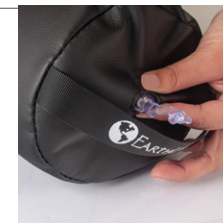

# BOLSTERS

COMFORT FOR ALL SHAPES & SIZES

Earthlite offers a broad array of bolsters and cushions. Bolsters provide extra support and help relieve muscle strain when used under the knees, ankles, or neck. Our Jumbo bolsters are multi-purpose and ideal for larger clients who may require additional support. Bolsters are made with environmentally friendly, CFC-free foam, available in many different sizes and in all Comfort-Flex™ upholstery colors.

## DuraBolster™ Cover

Protect the life of your bolster with Earthlite's DuraBolster™ Cover – a heavy-duty, water-resistant bolster cover. Designed to fit Earthlite's Full Round Bolsters, the DuraBolster™ Cover is ideal for those who incorporate warm towels or hydrotherapy into their treatments, or for bolsters exposed to significant wear and tear. Sold with or without optional bolster. Available in Beige or Black.

## STOWAWAY™ Inflatable Massage Bolster

This professional quality, full round massage bolster relieves ankle, knee and lower back strain during massage and other prone and supine treatments. Stores and travels compactly, while not compromising on comfort or support. Inflate to desired firmness, while cushioned lining retains soft feel during use. This proprietary compact design incorporates an inflatable air bladder in a foam lined, commercially stitched durable 100% PU fabric. A convenient sewn in nylon handle makes for easy removal. Deflate for compact storage and easy travel. Available in Beige or Black.