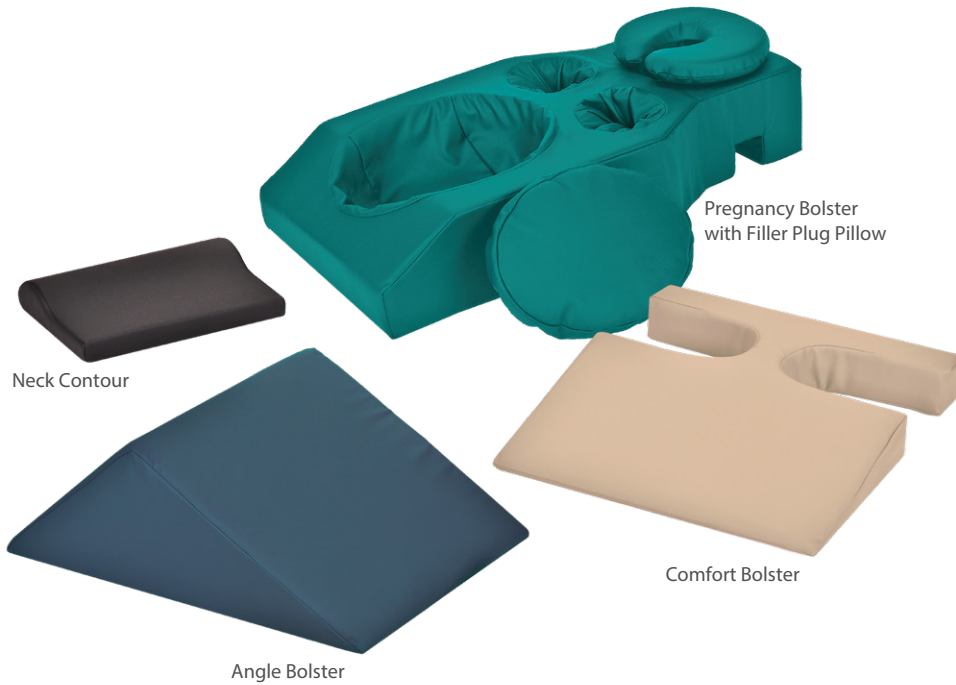

## DuraBolster™ Cover

Protect the life of your bolster with Earthlite's DuraBolster™ Cover – a heavy-duty, water-resistant bolster cover. Designed to fit Earthlite's Full Round Bolsters, the DuraBolster™ Cover is ideal for those who incorporate warm towels or hydrotherapy into their treatments, or for bolsters exposed to significant wear and tear. Sold with or without optional bolster. Available in Beige or Black.

## Bolster Dimensions

## STOWAWAY™ Inflatable Massage Bolster

This professional quality, full round massage bolster relieves ankle, knee and lower back strain during massage and other prone and supine treatments. Stores and travels compactly, while not compromising on comfort or support. Inflate to desired firmness, while cushioned lining retains soft feel during use. This proprietary compact design incorporates an inflatable air bladder in a foam lined, commercially stitched durable 100% PU fabric. A convenient sewn in nylon handle makes for easy removal. Deflate for compact storage and easy travel. Available in Beige or Black.

# BOLSTERS

COMFORT FOR ALL SHAPES & SIZES

Neck Contour

Pregnancy Bolster with Filler Plug Pillow

Comfort Bolster

Angle Bolster