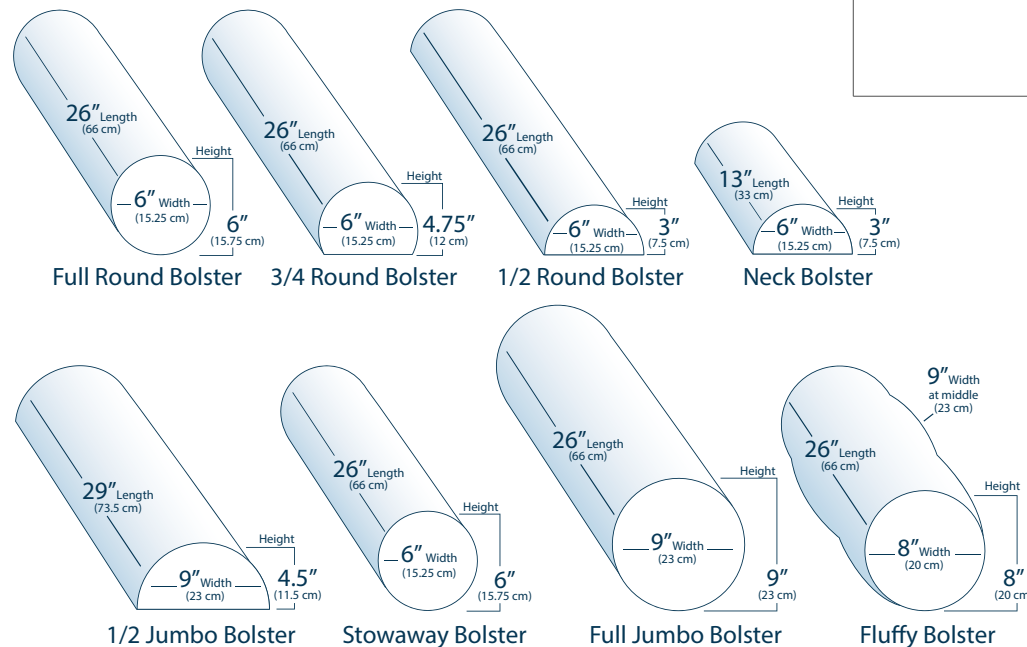

## DuraBolster™ Cover

Protect the life of your bolster with Earthlite's DuraBolster™ Cover – a heavy-duty, water-resistant bolster cover. Designed to fit Earthlite's Full Round Bolsters, the DuraBolster™ Cover is ideal for those who incorporate warm towels or hydrotherapy into their treatments, or for bolsters exposed to significant wear and tear. Sold with or without optional bolster. Available in Beige or Black.

## Bolster Dimensions

## STOWAWAY™ Inflatable Massage Bolster

This professional quality, full round massage bolster relieves ankle, knee and lower back strain during massage and other prone and supine treatments. Stores and travels compactly, while not compromising on comfort or support. Inflate to desired firmness, while cushioned lining retains soft feel during use. This proprietary compact design incorporates an inflatable air bladder in a foam lined, commercially stitched durable 100% PU fabric. A convenient sewn in nylon handle makes for easy removal. Deflate for compact storage and easy travel. Available in Beige or Black.

# BOLSTERS

COMFORT FOR ALL SHAPES & SIZES

Neck Contour

Pregnancy Bolster with Filler Plug Pillow

Comfort Bolster

Angle Bolster