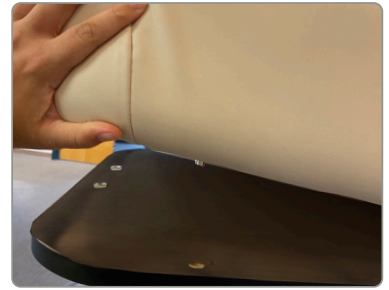

REPLACEABLE PAD

The pad is easily replaced if it ever gets damaged.