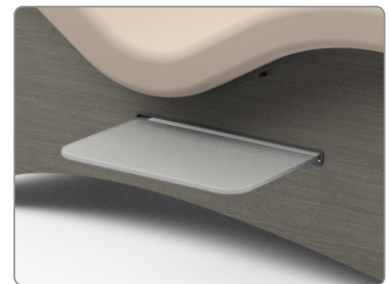

Color LED Lighting
(Optional)

Integrated Heated Top
(Optional)

SPECIFICATIONS

LOUNGER SPECIFICATIONS

Top	Replaceable 4" Top Pad with Neck Bolster
Seat Height	18" (46 cm)
Weight Capacity	500 lbs. (227 kg)
Fabric	TerraTouch - Medical Grade, ISO 10993
Finish	Laminates
Padding	4" (10 cm) AeroCel™
Width	31" (79 cm)
Length	Pad length 75" (109 cm)
Table Weight	125 lbs.
Options (must be ordered with table)	Heated Top, Sliding Shelf, Power Outlet, Colored LED Lighting
Warranty	3 years parts, 2 years labor

The same system we use on our top of the line spa tables, our system radiates an even heat over the entire body.

SLIDING SHELF

(OPTIONAL) MSRP \$230

Designed to be stored out of the way or pulled out to either side, this acrylic shelf is easy to clean.