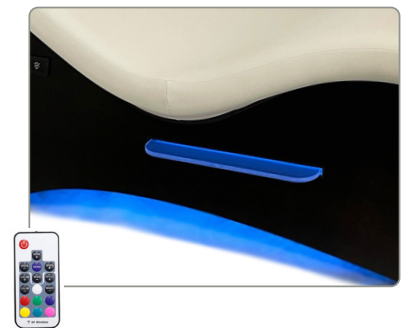

Curva Lounger

**Starting at as low
as \$1,800**

Perfect for:

- Waiting Areas
- Salt Rooms
- IV Drip Therapies

The **Curva Lounger** creates the perfect balance between comfort and sociability. The NASA inspired curve and tilt creates an incredibly comfortable position that is enhanced by our cloud soft 4" AeroCel padding system. But knowing that many times people want to interact with their friends we made sure that people are upright enough to make it easy to converse with other people.

The same system we use on our top of the line spa tables, our system radiates an even heat over the entire body.

SLIDING SHELF

(OPTIONAL) MSRP \$230

Designed to be stored out of the way or pulled out to either side, this acrylic shelf is easy to clean.

COLORED LED LIGHTING

(OPTIONAL) MSRP \$200

A wide range of colors and patterns are available and are accentuated by the optional shelf.

LAMINATES

Choose a laminate to match your aesthetic.

EXTERNAL OUTLET

(OPTIONAL) MSRP \$200