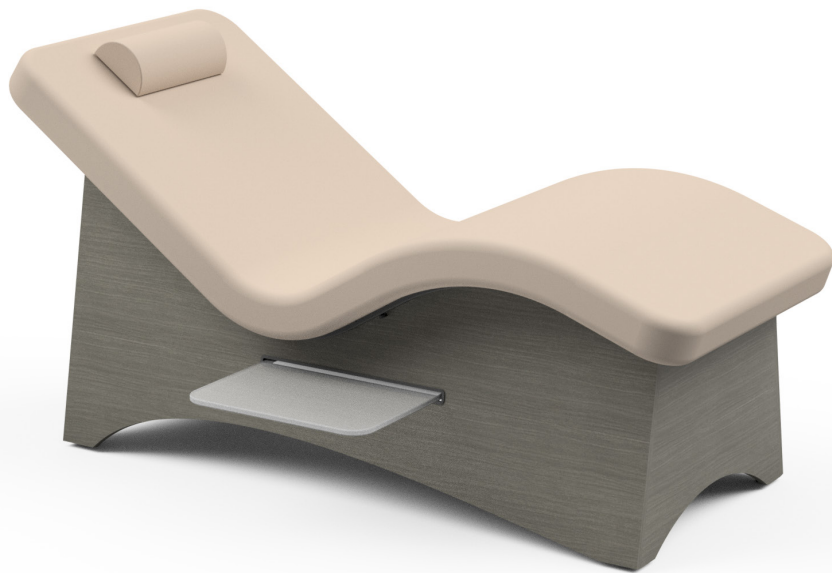

Curva Lounger

**Starting at as low
as \$1,800**

Perfect for:

- Waiting Areas
- Salt Rooms
- IV Drip Therapies

The **Curva Lounger** creates the perfect balance between comfort and sociability. The NASA inspired curve and tilt creates an incredibly comfortable position that is enhanced by our cloud soft 4" AeroCel padding system. But knowing that many times people want to interact with their friends we made sure that people are upright enough to make it easy to converse with other people.

Color LED Lighting
(Optional)

Integrated Heated Top
(Optional)

SPECIFICATIONS

LOUNGER SPECIFICATIONS

Top	Replaceable 4" Top Pad with Neck Bolster
Seat Height	18" (46 cm)
Weight Capacity	500 lbs. (227 kg)
Fabric	TerraTouch - Medical Grade, ISO 10993
Finish	Laminates
Padding	4" (10 cm) AeroCel™
Width	31" (79 cm)
Length	Pad length 75" (109 cm)
Table Weight	125 lbs.
Options (must be ordered with table)	Heated Top, Sliding Shelf, Power Outlet, Colored LED Lighting
Warranty	3 years parts, 2 years labor

The same system we use on our top of the line spa tables, our system radiates an even heat over the entire body.

SLIDING SHELF

(OPTIONAL) MSRP \$230

Designed to be stored out of the way or pulled out to either side, this acrylic shelf is easy to clean.