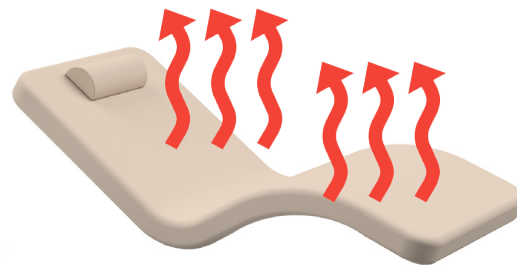

Curva Lounger

**Starting at as low
as \$1,800**

Perfect for:

- Waiting Areas
- Salt Rooms
- IV Drip Therapies

The **Curva Lounger** creates the perfect balance between comfort and sociability. The NASA inspired curve and tilt creates an incredibly comfortable position that is enhanced by our cloud soft 4" AeroCel padding system. But knowing that many times people want to interact with their friends we made sure that people are upright enough to make it easy to converse with other people.

Color LED Lighting
(Optional)

Integrated Heated Top
(Optional)

SPECIFICATIONS

LOUNGER SPECIFICATIONS

Top	Replaceable 4" Top Pad with Neck Bolster
Seat Height	18" (46 cm)
Weight Capacity	500 lbs. (227 kg)
Fabric	TerraTouch - Medical Grade, ISO 10993
Finish	Laminates
Padding	4" (10 cm) AeroCel™
Width	31" (79 cm)
Length	Pad length 75" (109 cm)
Table Weight	125 lbs.
Options (must be ordered with table)	Heated Top, Sliding Shelf, Power Outlet, Colored LED Lighting
Warranty	3 years parts, 2 years labor