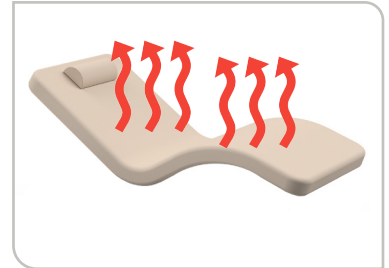

Curva Lounger

**Starting at as low
as \$1,800**

Perfect for:

- Waiting Areas
- Salt Rooms
- IV Drip Therapies

The **Curva Lounger** creates the perfect balance between comfort and sociability. The NASA inspired curve and tilt creates an incredibly comfortable position that is enhanced by our cloud soft 4" AeroCel padding system. But knowing that many times people want to interact with their friends we made sure that people are upright enough to make it easy to converse with other people.

Color LED Lighting
(Optional)

Integrated Heated Top
(Optional)

SPECIFICATIONS

LOUNGER SPECIFICATIONS

Top	Replaceable 4" Top Pad with Neck Bolster
Seat Height	18" (46 cm)
Weight Capacity	500 lbs. (227 kg)
Fabric	TerraTouch - Medical Grade, ISO 10993
Finish	Laminates
Padding	4" (10 cm) AeroCel™
Width	31" (79 cm)
Length	Pad length 75" (109 cm)
Table Weight	125 lbs.
Options (must be ordered with table)	Heated Top, Sliding Shelf, Power Outlet, Colored LED Lighting
Warranty	3 years parts, 2 years labor

STANDARD LAMINATES

TERRATOUGH FABRIC COLORS

Contact Oakworks
717.235.6807
www.massagetables.com
customerservice@oakworks.com

REPLACEABLE PAD

The pad is easily replaced if it ever gets damaged.

HEATED TOP

(OPTIONAL) MSRP \$620

The same system we use on our top of the line spa tables, our system radiates an even heat over the entire body.

SLIDING SHELF

(OPTIONAL) MSRP \$230

Designed to be stored out of the way or pulled out to either side, this acrylic shelf is easy to clean.